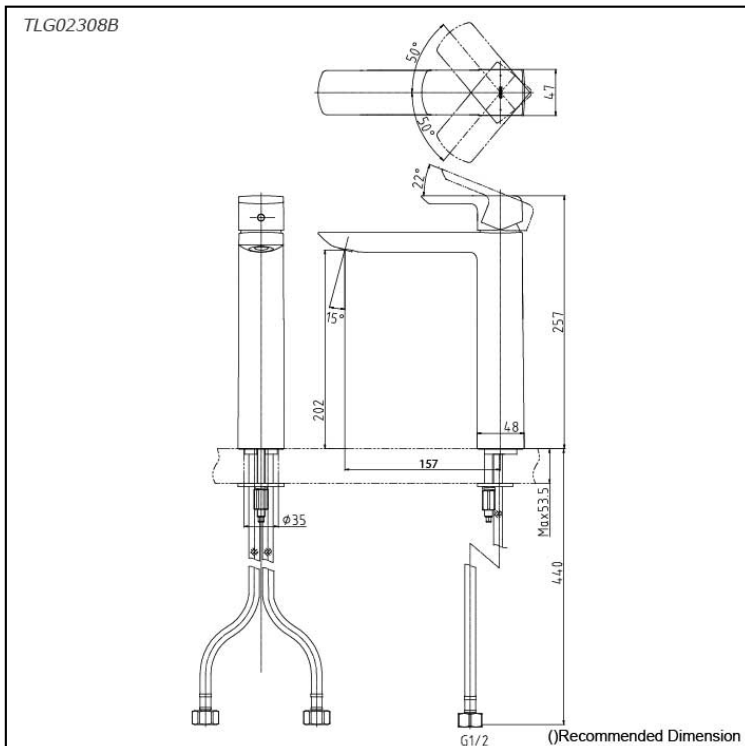

GR Series
Single Lever Lavatory Faucet
(Tall Vessel) (w/o Pop-up Waste)

Features

- Make a regal statement in your space. This premium faucet series, blending sharp edges and gentle curves, offers striking sculptural beauty. Its strong lines, designed to create stability and make a statement, exude a regal presence.
- Long-lasting Comfort: COMFORT GLIDE for Smooth Operation with TOTO's Original Cartridge.

Specifications

Material: Brass
Water Pressure: 0.05MPa~1.0MPa

Parts description

- **TLG02308B**
Single Lever Lavatory Faucet (Tall Vessel)
(w/o Pop-up Waste)

 red dot award 2017
winner

Flow Rate

TLG02308B