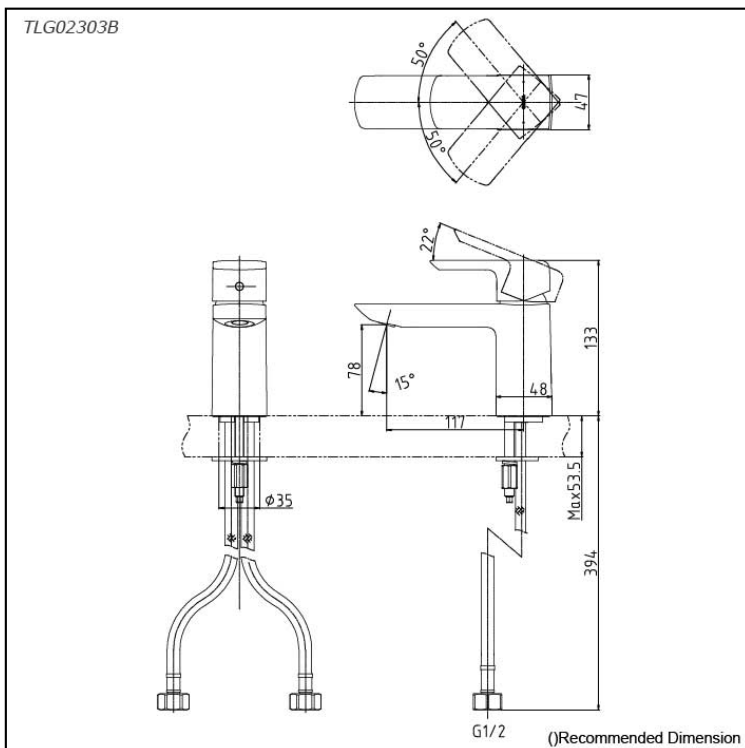

Specifications

Material: Brass
Water Pressure: 0.05MPa~1.0MPa

Parts description

- **TLG02303B**
Single Lever Lavatory Faucet (w/o Pop-up Waste)

 red dot award 2017
winner

Flow Rate

TLG02303B