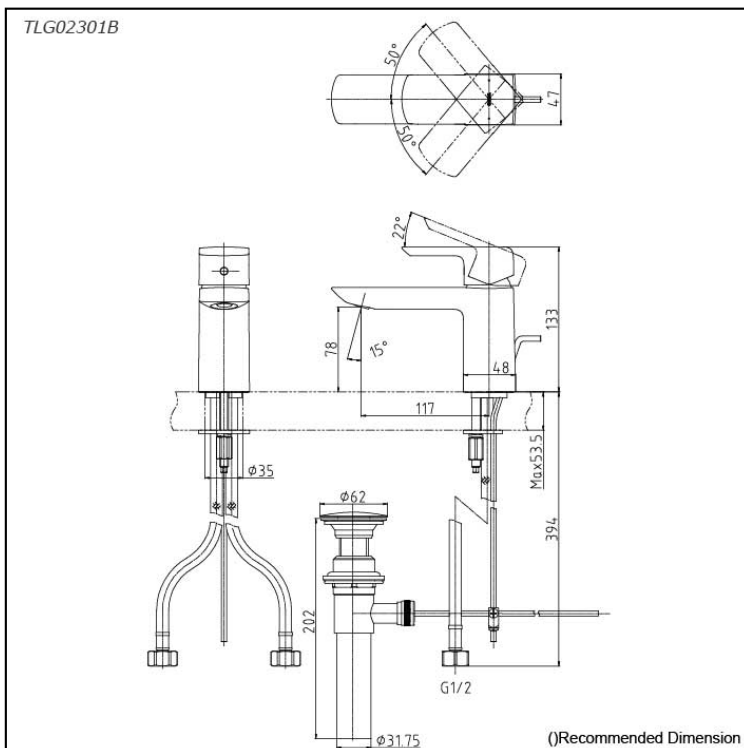

GR Series
Single Lever Lavatory Faucet
(w/ Pop-up Waste)

Features

- Make a regal statement in your space. This premium faucet series, blending sharp edges and gentle curves, offers striking sculptural beauty. Its strong lines, designed to create stability and make a statement, exude a regal presence.
- Long-lasting Comfort: COMFORT GLIDE for Smooth Operation with TOTO's Original Cartridge.

Specifications

Material: Brass
Water Pressure: 0.05MPa~1.0MPa

Parts description

- **TLG02301B**
Single Lever Lavatory Faucet (w/ Pop-up Waste)

reddot award 2017
winner

Flow Rate

TLG02301B