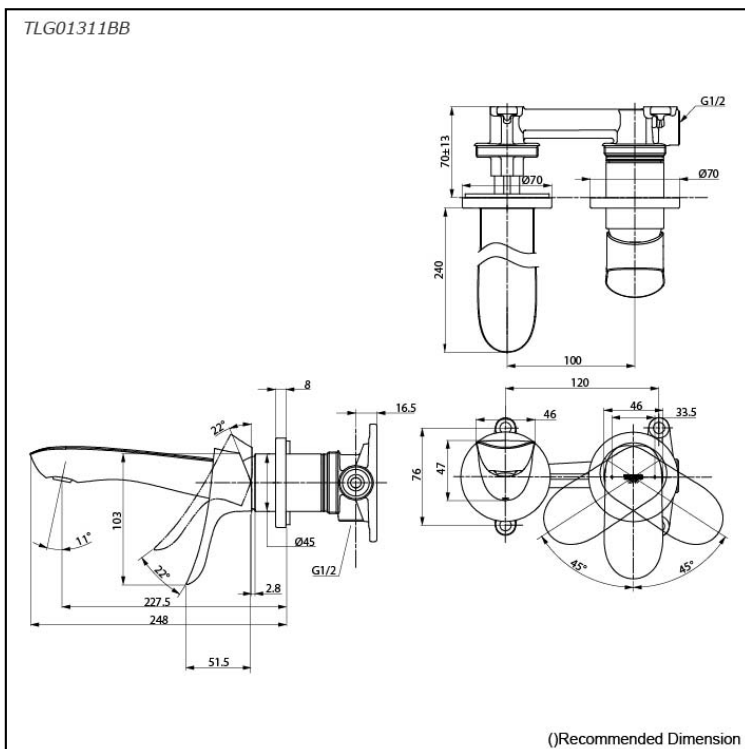

GO Series
 Wall-Mount Single Lever Lavatory Faucet
 (Long Spout) (w/o Pop-up Waste)

Features

- Infuse your space with a soft, natural ambiance. This faucet series, featuring sunlight-inspired curves, brings sculptural elegance. The round faucet body, blended with nature-like curves, enhances form and function.
- Long-lasting Comfort: COMFORT GLIDE for Smooth Operation with TOTO's Original Cartridge.

Specifications

Material: Brass
 Water Pressure: 0.05MPa~1.0MPa

Parts description

- **TLG01311BB**
 Wall-Mount Single Lever Lavatory Faucet
 (Long Spout) w/o waste fitting

Flow Rate