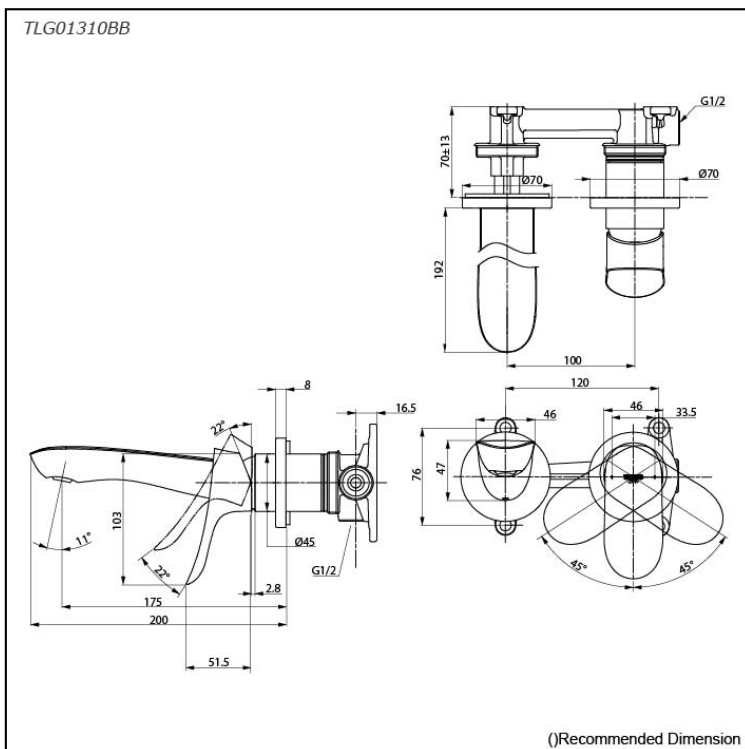

GO Series
 Wall-Mount Single Lever Lavatory Faucet
 (Short Spout) (w/o Pop-up Waste)

Features

- Infuse your space with a soft, natural ambiance. This faucet series, featuring sunlight-inspired curves, brings sculptural elegance. The round faucet body, blended with nature-like curves, enhances form and function.
- Long-lasting Comfort: COMFORT GLIDE for Smooth Operation with TOTO's Original Cartridge.

Specifications

Material: Brass
 Water Pressure: 0.05MPa~1.0MPa

Parts description

- **TLG01310BB**
 Wall-mounted Single Lever Lavatory Faucet (Short Spout) w/o waste fitting

Flow Rate