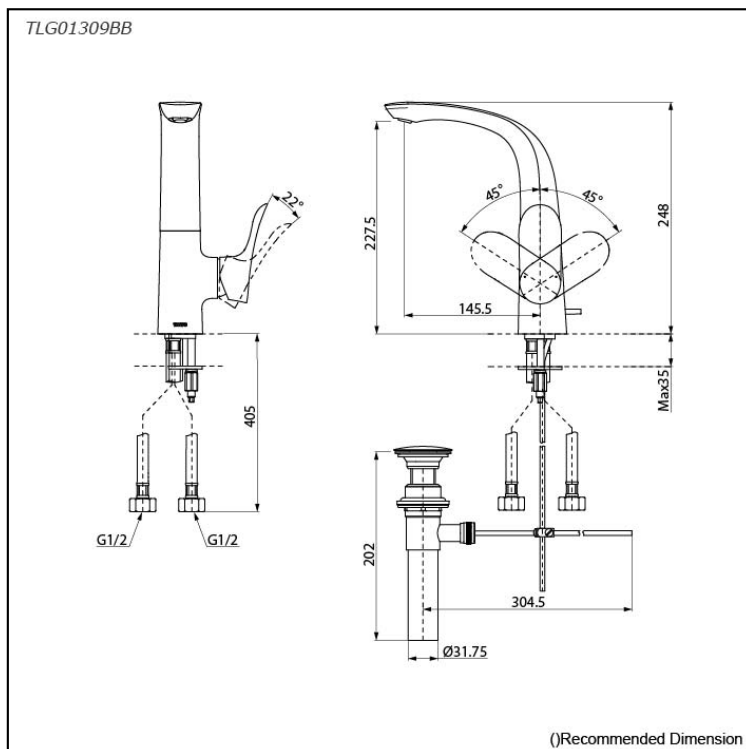

GO Series  
Side Lever Lavatory Faucet  
(w/ Pop-up Waste)

### Specifications

Material: Brass  
Water Pressure: 0.05MPa~1.0MPa

### Parts description

- **TLG01309BB**  
Single Lever Lavatory Faucet (Side handle)  
(w/ Pop-up Waste)

### Flow Rate