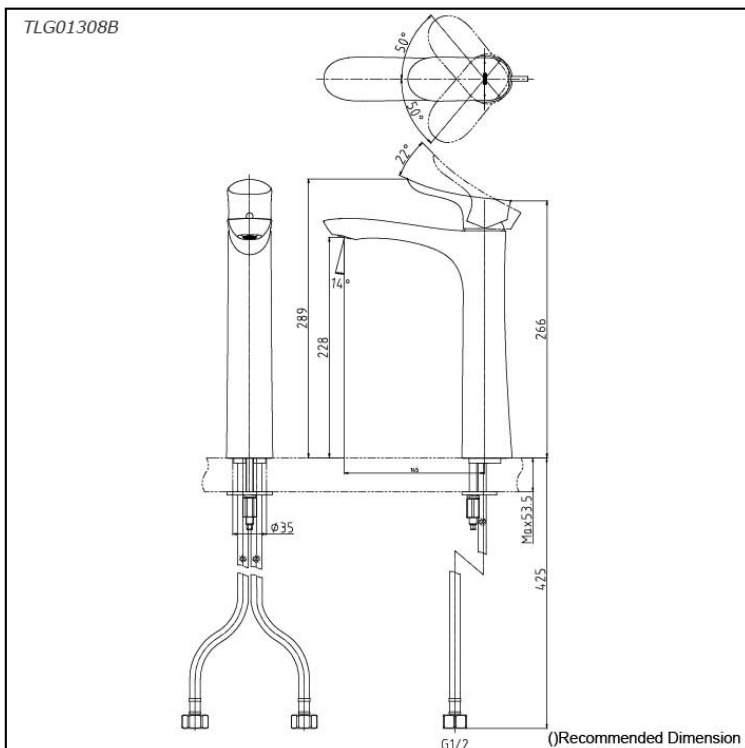

### Specifications

Material: Brass  
Water Pressure: 0.05MPa~1.0MPa

### Parts description

- **TLG01308B**  
Single Lever Lavatory Faucet (Tall Vessel)  
(w/o Pop-up Waste)

reddot award 2017  
best of the best

### Flow Rate

TLG01308B