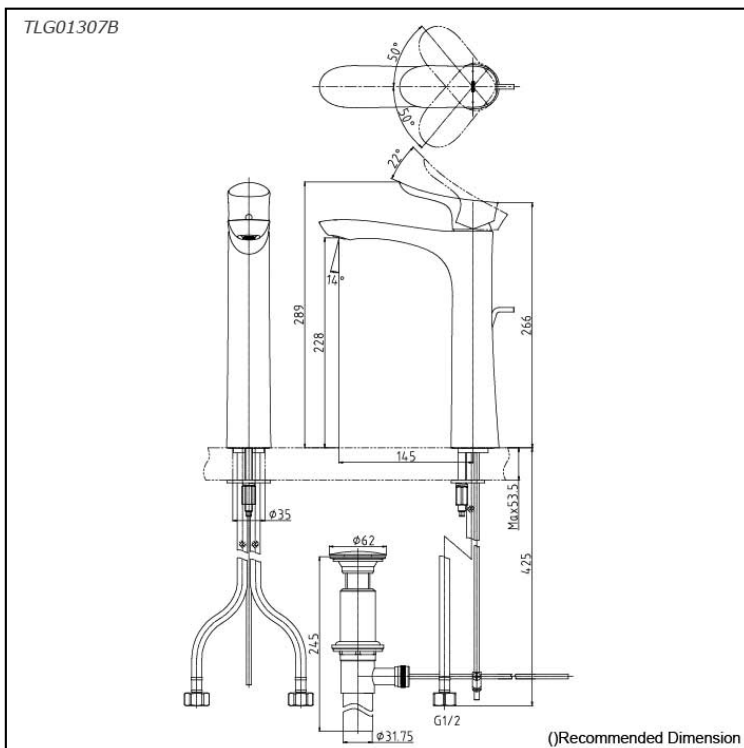

### Specifications

Material: Brass  
Water Pressure: 0.05MPa~1.0MPa

### Parts description

- **TLG01307B**  
Single Lever Lavatory Faucet (Tall Vessel)  
(w/ Pop-up Waste)

reddot award 2017  
best of the best

### Flow Rate

TLG01307B