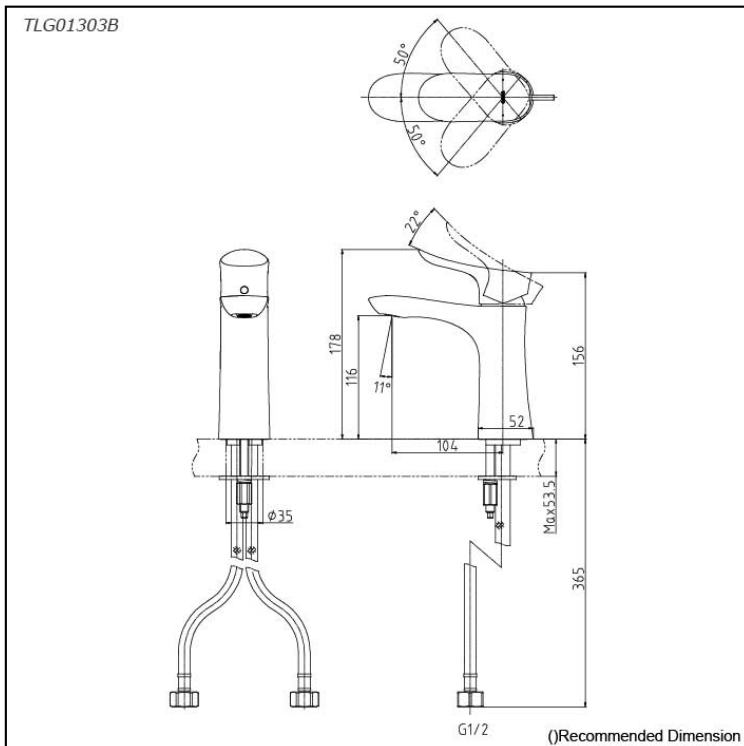

GO Series
Single Lever Lavatory Faucet
(w/o Pop-up Waste)

Features

- Infuse your space with a soft, natural ambiance. This faucet series, featuring sunlight-inspired curves, brings sculptural elegance. The round faucet body, blended with nature-like curves, enhances form and function.
- Long-lasting Comfort: COMFORT GLIDE for Smooth Operation with TOTO's Original Cartridge.

Specifications

Material: Brass
Water Pressure: 0.05MPa~1.0MPa

Parts description

- **TLG01303B**
Single Lever Lavatory Faucet (w/o Pop-up Waste)

reddot award 2017
best of the best

Flow Rate

TLG01303B