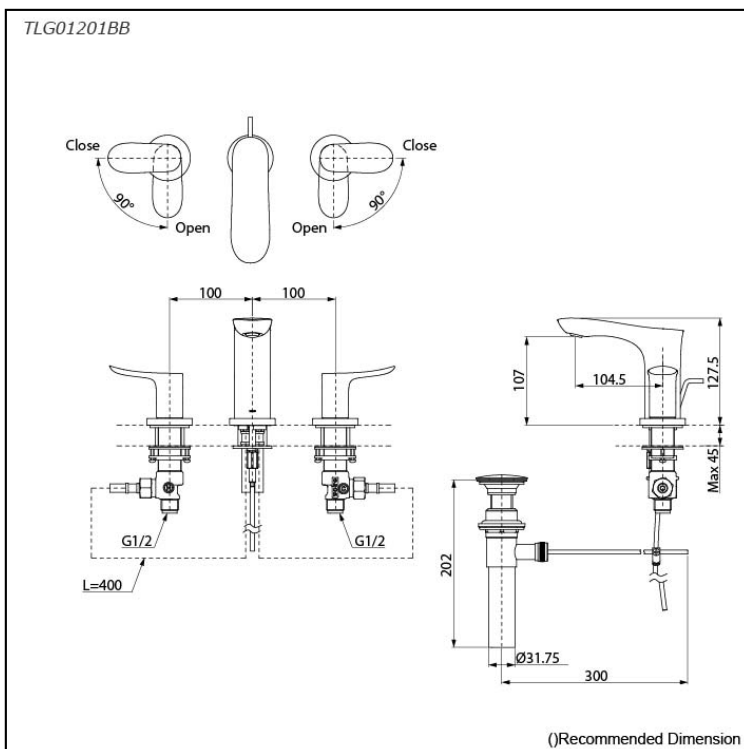

GO Series
2 Handle Lavatory Faucet
(3-Holes) (w/ Pop-up Waste)

Features

- Infuse your space with a soft, natural ambiance. This faucet series, featuring sunlight-inspired curves, brings sculptural elegance. The round faucet body, blended with nature-like curves, enhances form and function.

Specifications

Material: Brass

Water Pressure: 0.05MPa~1.0MPa

Parts description

- **TLG01201BB**
2 Handle Lavatory Faucet (3-Holes) (w/ Pop-up Waste)

Flow Rate