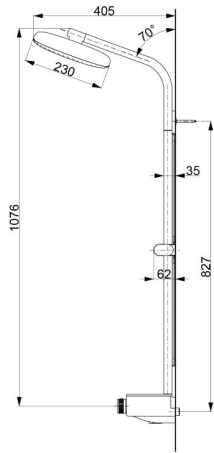

*G Selection
Thermostat Shower Column
(1 mode) (w/o Hand Shower)
(w/ Spout)*

Features

- Transform your shower space with our elegant shower columns, combining modern design with functionality for a luxurious and customizable bathing experience.
- Explore a stunning design that merges modern style with advanced technology and durable quality. Effortless installation enhances your space, bringing lasting beauty and comfort to everyday life.
- Elevate your shower with COMFORT WAVE technology: enjoy larger droplets in a over head shower design, blending stimulation, relaxation, and water-saving benefits.
- Thermostat Controller: Precision in Comfort.
- The Overhead shower features a gentle shape that simulates the curves of the human body, which makes for a shower experience that is truly personal.
- Larger buttons and ridged dials blend seamlessly in the bathroom, while serving as a stylish shelf for your bath essentials.

Specifications

Finish:	Chrome
Material:	Brass
Water Pressure:	0.15MPa~1.0MPa
Shape Shower Head:	Rectangular
Dimension Shower Head:	400W x 230D mm

Parts description

- **TBW14SD0A**
Thermostat Shower Column (1 mode)
(w/o Hand Shower) (w/ Spout)

TBW14SD0A

(J)Recommended Dimension