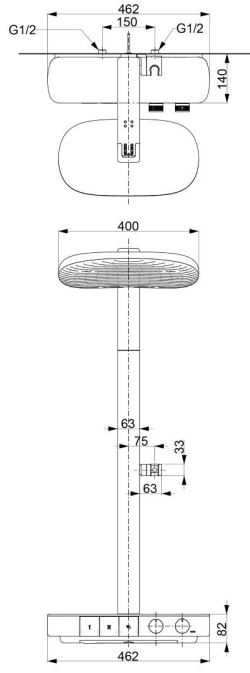

*G Selection
Thermostat Shower Column
(1 mode) (w/o Hand Shower)
(w/ Spout)*

Features

- Transform your shower space with our elegant shower columns, combining modern design with functionality for a luxurious and customizable bathing experience.
- Explore a stunning design that merges modern style with advanced technology and durable quality. Effortless installation enhances your space, bringing lasting beauty and comfort to everyday life.
- Elevate your shower with COMFORT WAVE technology: enjoy larger droplets in a over head shower design, blending stimulation, relaxation, and water-saving benefits.
- Thermostat Controller: Precision in Comfort.
- The Overhead shower features a gentle shape that simulates the curves of the human body, which makes for a shower experience that is truly personal.
- Larger buttons and ridged dials blend seamlessly in the bathroom, while serving as a stylish shelf for your bath essentials.

Specifications

Finish:	Chrome
Material:	Brass
Water Pressure:	0.15MPa~1.0MPa
Shape Shower Head:	Rectangular
Dimension Shower Head:	400W x 230D mm

Parts description

- **TBW14SD0A**
Thermostat Shower Column (1 mode)
(w/o Hand Shower) (w/ Spout)

TBW14SD0A

(J)Recommended Dimension