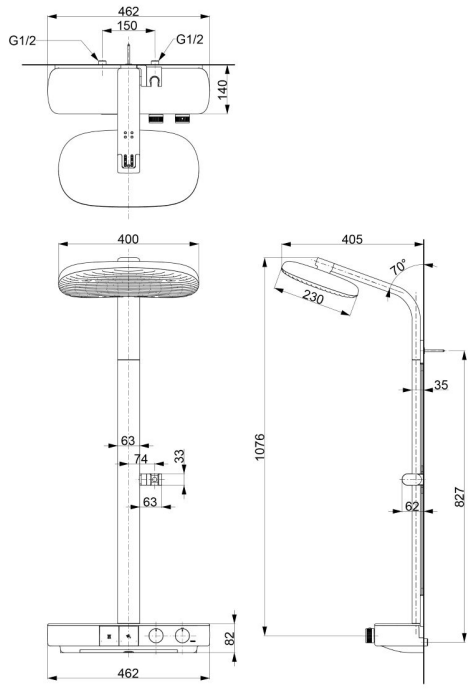

### Specifications

Finish:	Chrome
Material:	Brass
Water Pressure:	0.15MPa~1.0MPa
Shape Shower Head:	Rectangular
Dimension Shower Head:	400W x 230D mm

### Parts description

- **TBW14SC0A**  
Thermostat Shower Column (1 mode)  
(w/o Hand Shower) (w/o Spout)

TBW14SC0A

(J)Recommended Dimension