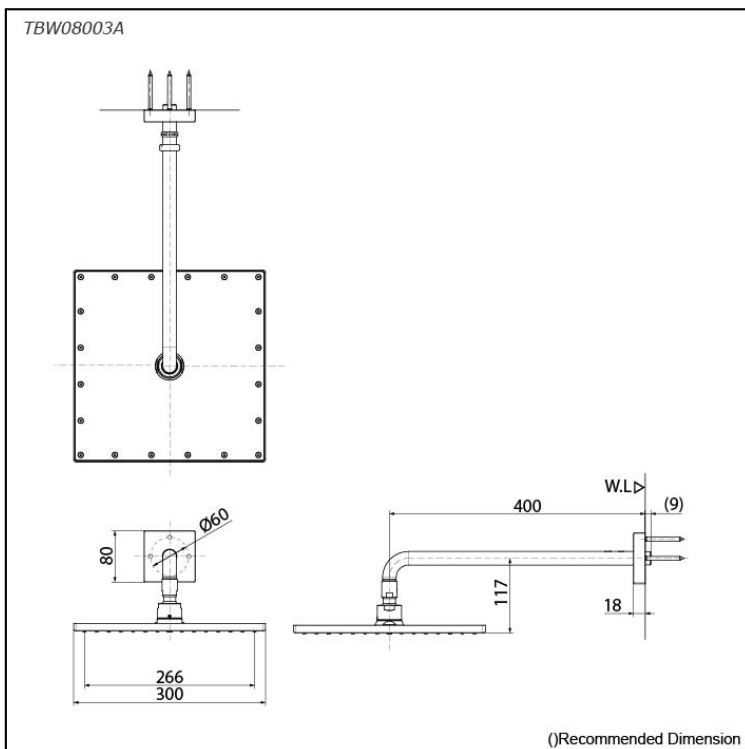

*G Selection  
Over Head Shower  
(Wall Type) (1 mode)*

### Specifications

Finish:	Chrome
Material:	Brass
Shape:	Square
Dimension:	300 x 300mm
Water Pressure:	0.12MPa~1.0MPa

### Parts description

- **TBW08003A**  
Over Head Shower (Wall Type) (1 mode)

### Flow Rate