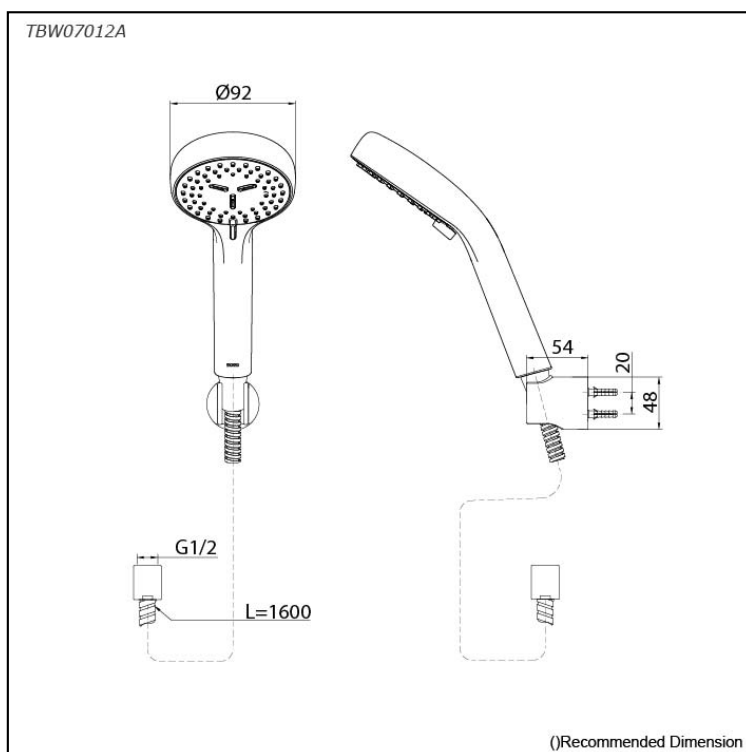

## Specifications

Finish:	Chrome
Material:	ABS Plastic (Shower)
Shape:	Round
Dimension:	Diameter 92mm
Water Pressure:	0.05MPa~1.0MPa

## Parts description

- **TBW07012A**  
Hand Shower (2 mode)