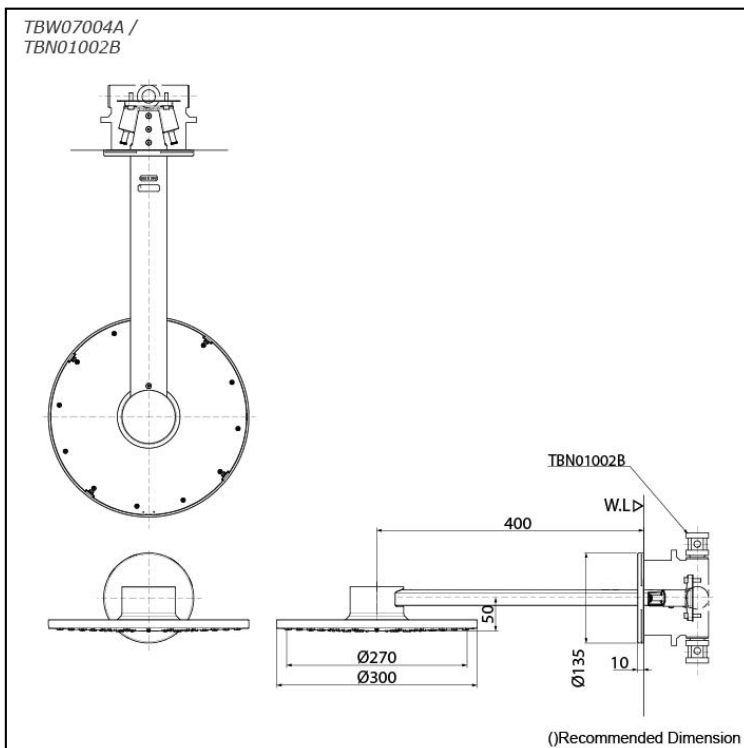

Z Selection  
Over Head Shower  
(Wall Type) (2 mode)

## Specifications

Finish:	Chrome
Material:	ABS
Shape:	Round
Dimension:	Diameter: 300mm
Water Pressure:	0.15MPa~1.0MPa

## Parts description

- **TBW07004A**  
Over Head Shower (Wall Type) (2 mode)
- **TBN01002B**  
Concealed Box

### Flow Rate