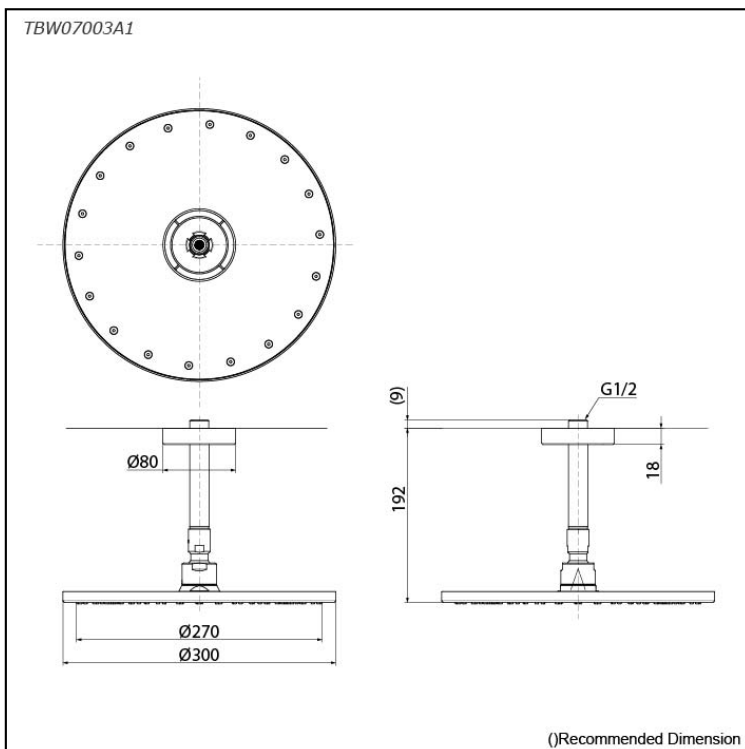

*G Selection
Over Head Shower
(Ceiling Type) (1 mode)*

Features

- Elevate your shower experience with our fixed shower heads, designed for sleek aesthetics and reliable performance, ensuring a refreshing and enjoyable bathing routine.
- Explore a stunning design that merges modern style with advanced technology and durable quality. Effortless installation enhances your space, bringing lasting beauty and comfort to everyday life.
- Elevate your shower with COMFORT WAVE technology: enjoy larger droplets in a over head shower design, blending stimulation, relaxation, and water-saving benefits.

Specifications

| | |
|-----------------|-----------------|
| Finish: | Chrome |
| Material: | Brass |
| Shape: | Round |
| Dimension: | Diameter: 300mm |
| Water Pressure: | 0.12MPa~1.0MPa |

Parts description

- **TBW07003A1**
Over Head Shower (Ceiling Type)
(1 mode)

Flow Rate