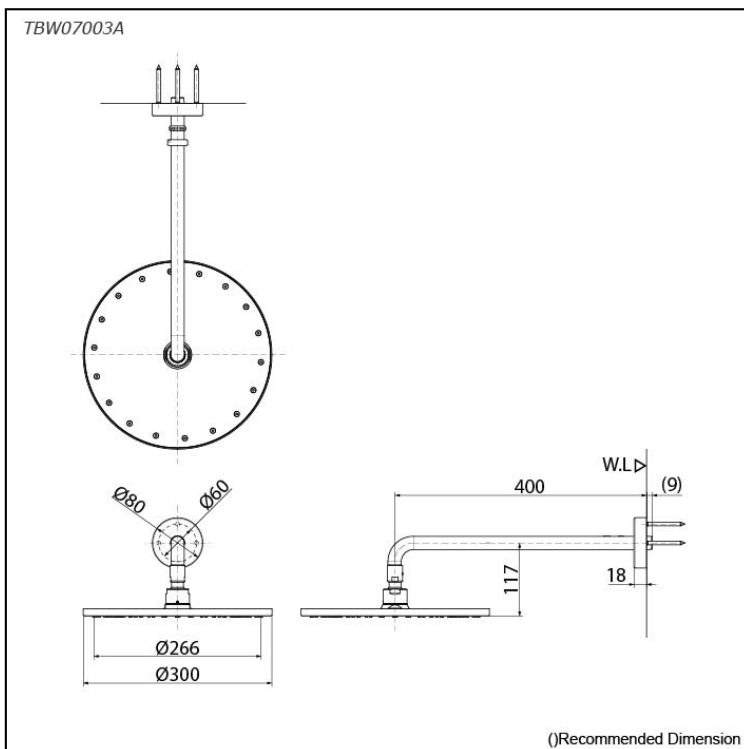

*G Selection
Over Head Shower
(Wall Type) (1 mode)*

Features

- Elevate your shower experience with our fixed shower heads, designed for sleek aesthetics and reliable performance, ensuring a refreshing and enjoyable bathing routine.
- Explore a stunning design that merges modern style with advanced technology and durable quality. Effortless installation enhances your space, bringing lasting beauty and comfort to everyday life.
- Elevate your shower with COMFORT WAVE technology: enjoy larger droplets in a over head shower design, blending stimulation, relaxation, and water-saving benefits.

Specifications

Finish:	Chrome
Material:	Brass
Shape:	Round
Dimension:	Diameter: 300mm
Water Pressure:	0.12MPa~1.0MPa

Parts description

- **TBW07003A**
Over Head Shower (Wall Type) (1 mode)

Flow Rate