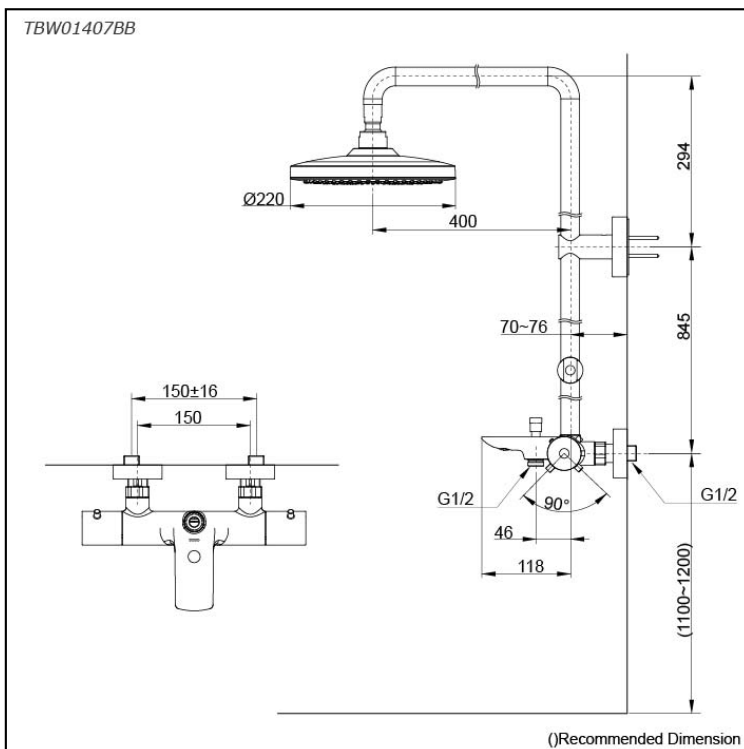

*G Selection
Thermostat Shower Column (2 mode)
(w/o Hand Shower) (w/ Spout)*

Features

- Transform your shower space with our elegant shower columns, combining modern design with functionality for a luxurious and customizable bathing experience.
- Elevate your shower with COMFORT WAVE technology: enjoy larger droplets in an overhead shower design, blending stimulation, relaxation, and water-saving benefits.
- WARM SPA offers a unique shower experience through an overhead shower design, with a continuous, splash-free pillar of warm water that gently envelops your entire body.
- Safety and Comfort Combined: Heat-insulating handle with SMA Thermostat Valve.
- Thermostat Controller: Precision in Comfort.

Specifications

Finish:	Chrome
Material:	Brass (Body) Plastic (Shower)
Water Pressure:	0.05MPa~1.0MPa
Dimension:	Diameter: 220mm
Shape Shower Head:	Round

Parts description

- **TBW01407BB**
Thermostat Shower Column (2 mode)
(w/o Hand Shower) (w/ Spout)

Flow Rate