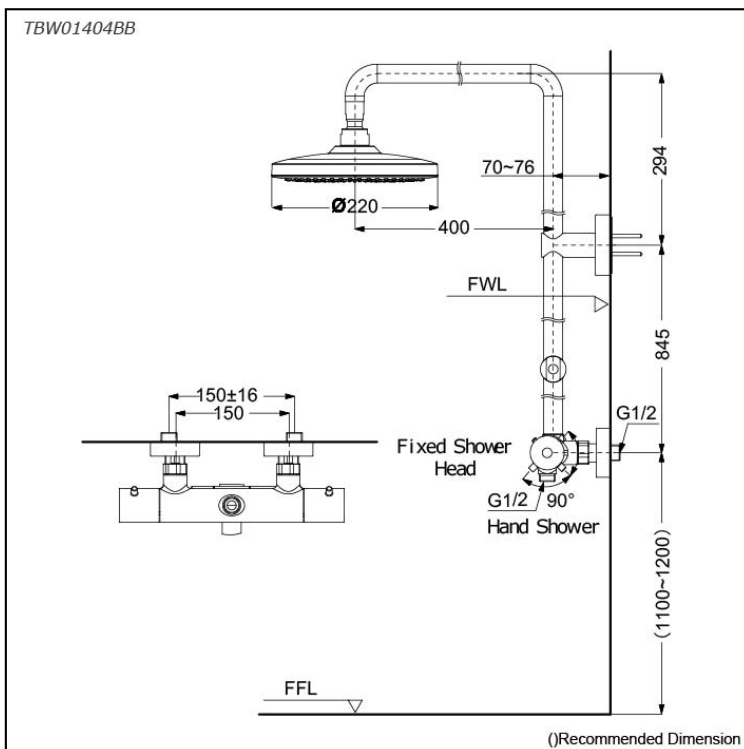

## Features

- Transform your shower space with our elegant shower columns, combining modern design with functionality for a luxurious and customizable bathing experience.
- Elevate your shower with COMFORT WAVE technology: enjoy larger droplets in a over head shower design, blending stimulation, relaxation, and water-saving benefits.
- WARM SPA offers a unique shower experience through an overhead shower design, with a continuous, splash-free pillar of warm water that gently envelops your entire body
- Safety and Comfort Combined: Heat-insulating handle with SMA Thermostat Valve.
- Thermostat Controller: Precision in Comfort.

## Specifications

Finish:	Chrome
Material:	Brass (Body) Plastic (Shower)
Water Pressure:	0.05MPa~1.0MPa
Dimension:	Diameter: 220mm
Shape Shower Head:	Round

## Parts description

- **TBW01404BB**  
 Thermostat Shower Column (2 mode)  
 (w/o Hand Shower) (w/o Spout)