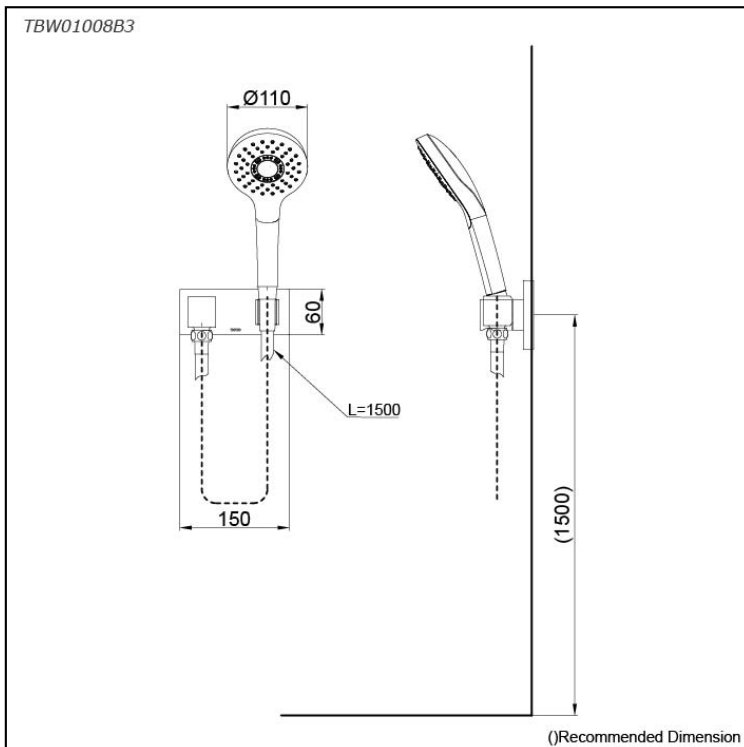

Hand Shower Set (1 mode)

Features

- The Contemporary collections encapsulate beauty and versatility in one harmonious form. They are perfectly suitable for private homes, as well as commercial spaces.
- Elevate your bathing experience with a collection designed for flexibility and comfort, offering personalized control for a refreshing shower every time.
- Elevate your shower with COMFORT WAVE technology: enjoy larger droplets in a hand shower design, blending stimulation, relaxation, and water-saving benefits.

Specifications

Finish:	Chrome
Material:	ABS Plastic (Shower)
Shape:	Round
Dimension:	Diameter 110mm
Water Pressure:	0.05MPa~0.75MPa

Parts description

- **TBW01008B3**
Hand Shower
(1 mode)

Flow Rate

TBW01008B3