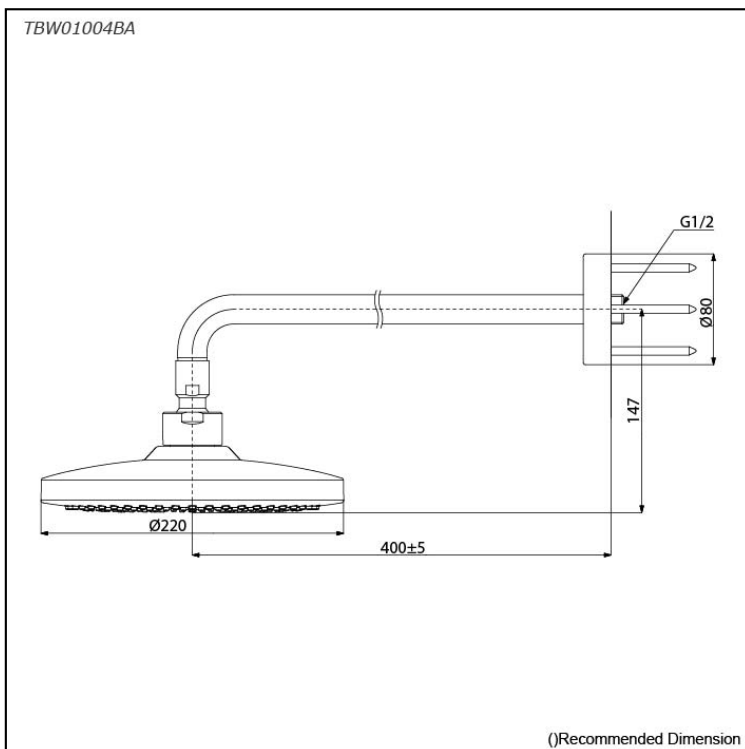

*G Selection
Over Head Shower
(Wall Type) (2 mode)*

Features

- Elevate your shower experience with our fixed shower heads, designed for sleek aesthetics and reliable performance, ensuring a refreshing and enjoyable bathing routine.
- Explore a stunning design that merges modern style with advanced technology and durable quality. Effortless installation enhances your space, bringing lasting beauty and comfort to everyday life.
- Elevate your shower with COMFORT WAVE technology: enjoy larger droplets in a over head shower design, blending stimulation, relaxation, and water-saving benefits.
- WARM SPA offers a unique shower experience through an overhead shower design, with a continuous, splash-free pillar of warm water that gently envelops your entire body

Specifications

| | |
|-----------------|--------------------------------------|
| Water Pressure: | 0.05 Mpa ~ 1.0 Mpa |
| Finish: | Chrome |
| Material: | Brass (Body) ABS Plastic (Shower) |
| Shape: | Round |
| Size: | Diameter: 220mm |

Parts description

- **TBW01004BA**
Over Head Shower (Wall Type) (2 mode)

Flow Rate