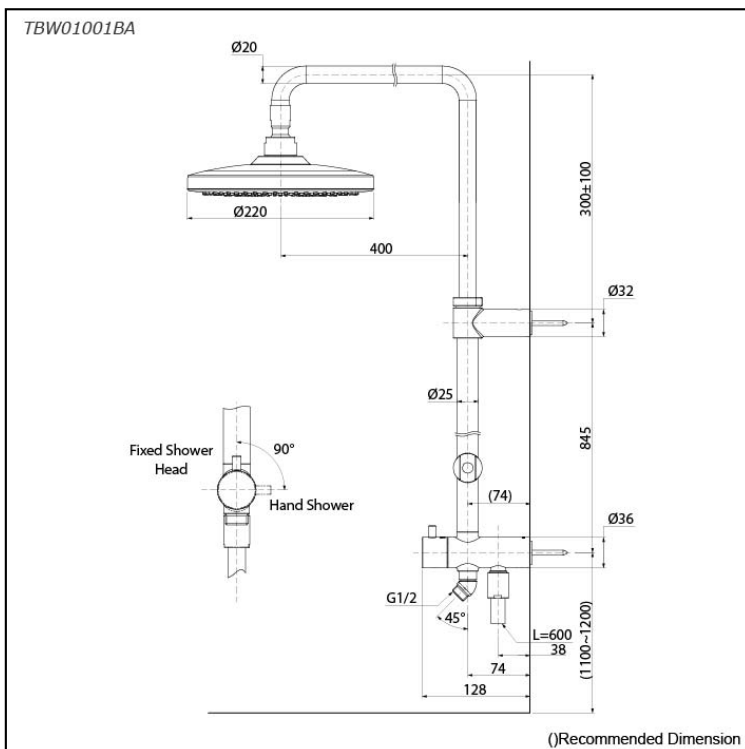

G Selection
 Shower Column (1 mode)
 (w/o Hand Shower) (w/o Spout)

Features

- Transform your shower space with our elegant shower columns, combining modern design with functionality for a luxurious and customizable bathing experience.
- Elevate your shower with COMFORT WAVE technology: enjoy larger droplets in a over head shower design, blending stimulation, relaxation, and water-saving benefits.

Specifications

Finish:	Chrome
Material:	Brass (Body) Plastic (Shower)
Water Pressure:	0.05MPa~1.0MPa
Dimension:	Diameter: 220mm
Shape Shower Head:	Round

Parts description

- **TBW01001BA**
 Shower Column (1 mode)
 (w/o Hand Shower) (w/o Spout)

Flow Rate