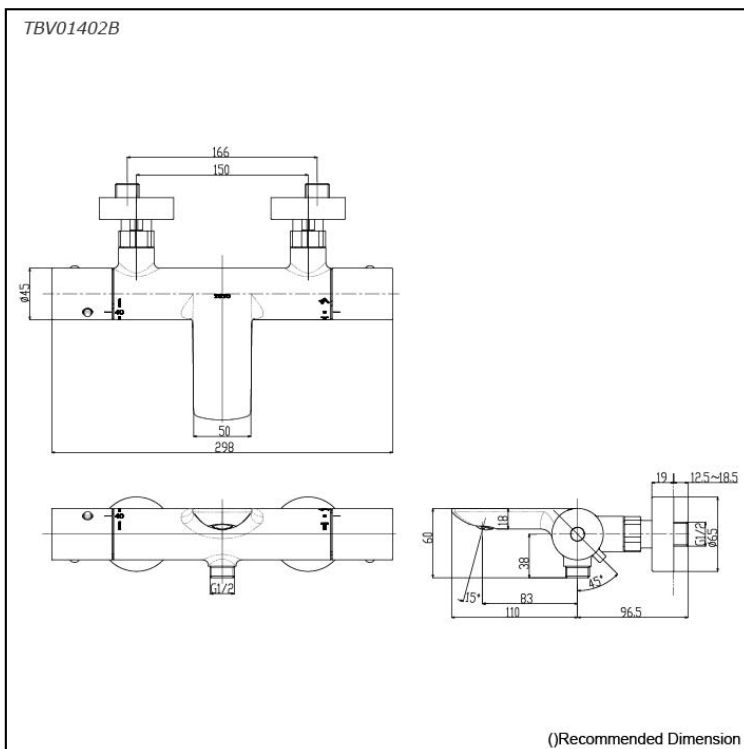

Specifications

Finish: Chrome
Material: Brass
Water Pressure: 0.05MPa~0.5MPa

Parts description

- **TBV01402B**
Thermostat Shower (Shower & Bath)

Flow Rate

TBV01402B