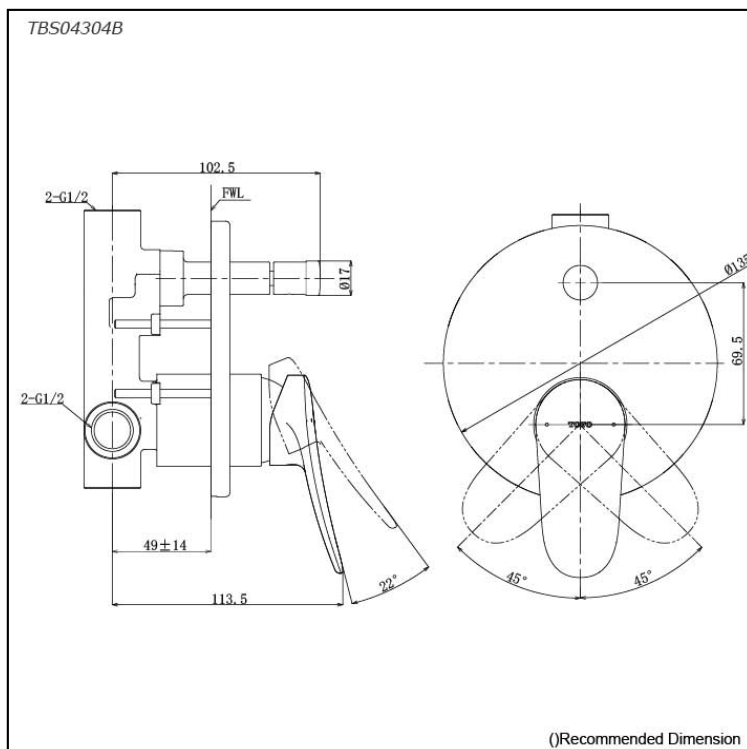

### Parts description

- **TBS04304B**  
Single Lever Shower Mixer with Diverter  
(w/ valve)