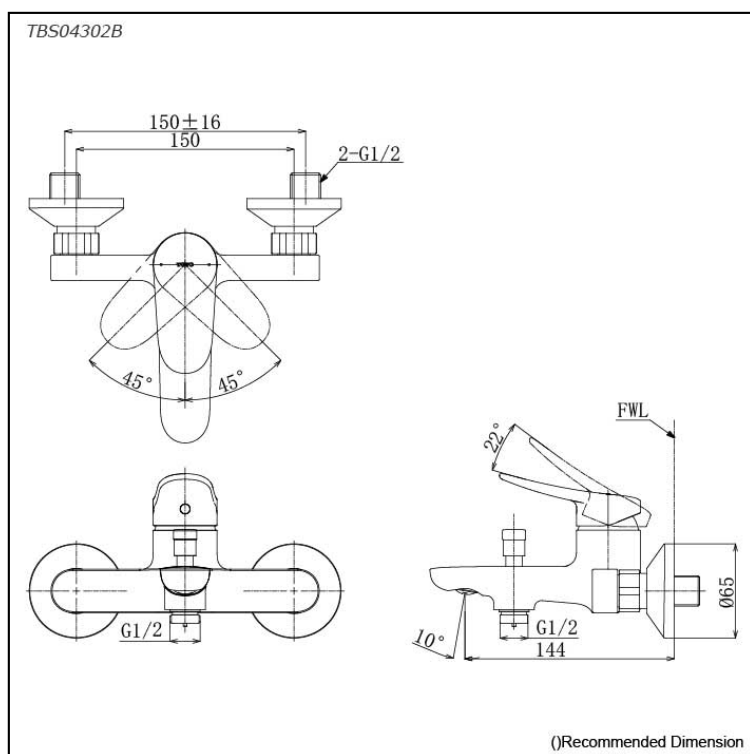

### Parts description

- **TBS04302B**  
Exposed Single Lever Bath & Shower Mixer

## Flow Rate

TBS04302B