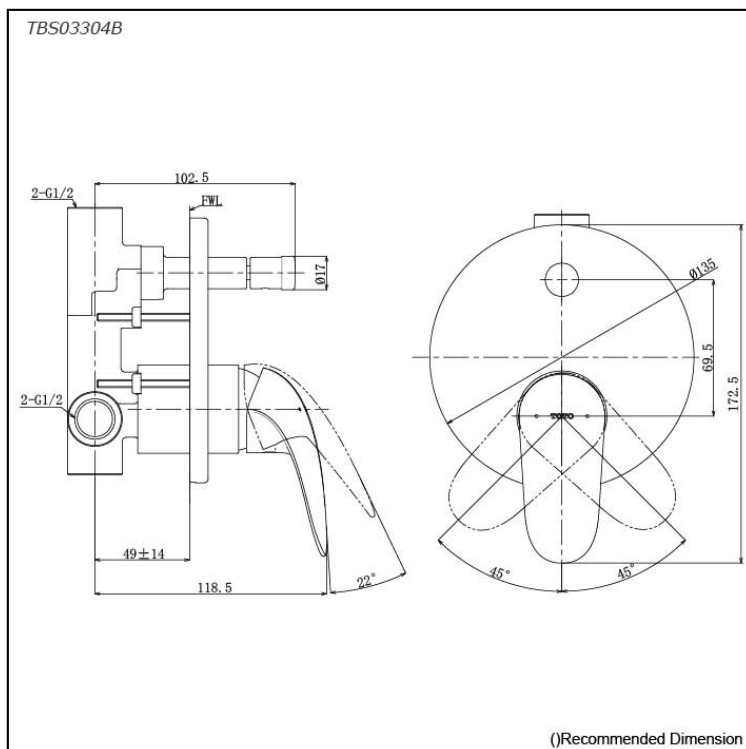

LC Series
Single Lever Shower Mixer with Diverter
(w/ valve)

Features

- Experience the beauty of flowing curves, where a lovingly designed handle enhances both aesthetics and comfort for enduring use.
- High corrosion resistance plating.
- TOTO original cartridge for smooth control

Specifications

Finish: Chrome

Material: Brass

Parts description

- **TBS03304B**
Single Lever Shower Mixer with Diverter (w/ valve)

Flow Rate

TBS03304B