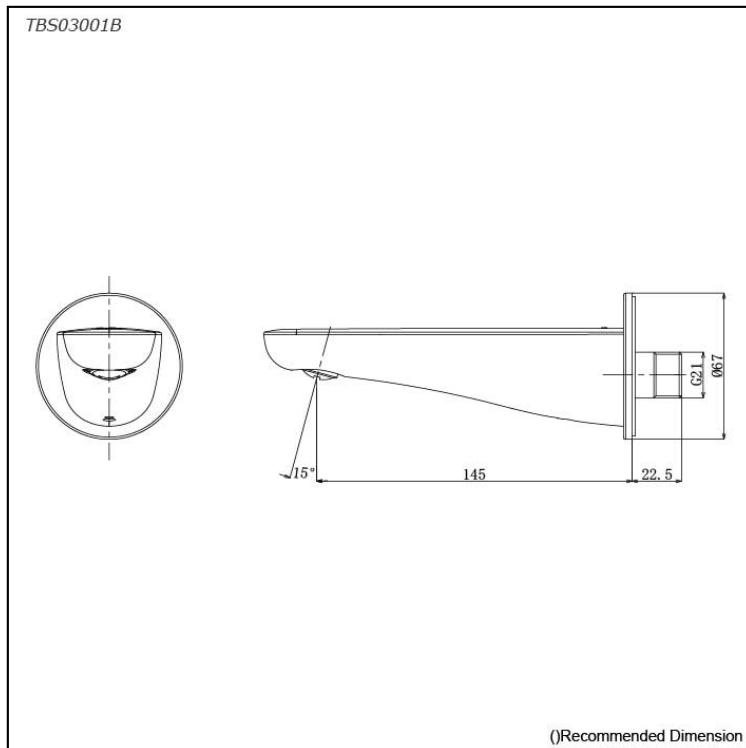

LF Series
Bath Spout

Features

- Discover a powerful presence in a compact form, featuring a flexible handle that combines functionality with a sleek, modern aesthetic.
- High corrosion resistance plating.
- TOTO original cartridge for smooth control

Specifications

Finish: Chrome

Material: Brass

Parts description

- **TBS03001B**
Bath Spout

Flow Rate

TBS03001B