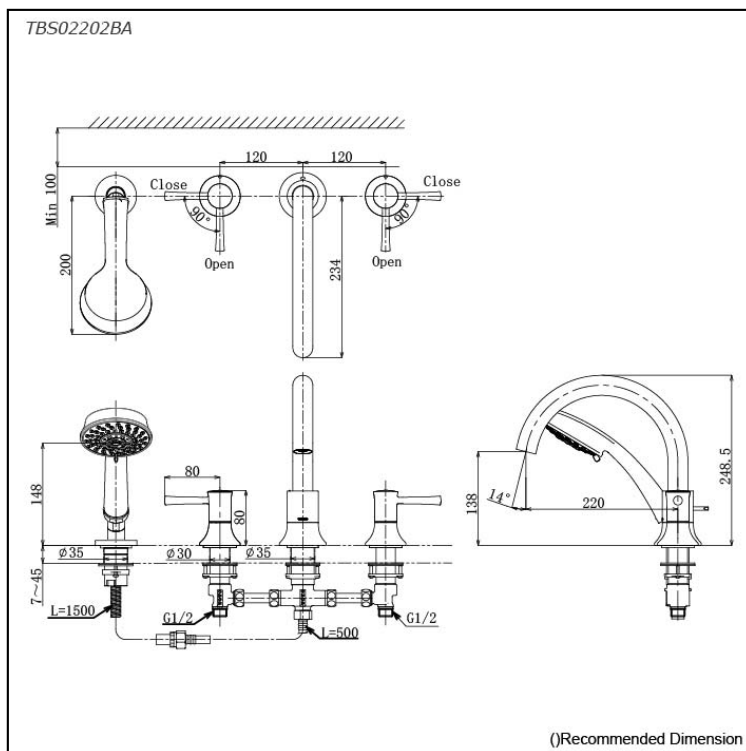

### Specifications

Finish:	Chrome
Material:	Brass (Faucet) Plastic (Hand Shower)
Water Pressure:	0.1Mpa~1.0Mpa

### Parts description

- **TBS02202BA**  
Bath & Shower Set (4-Holes)

### Flow Rate