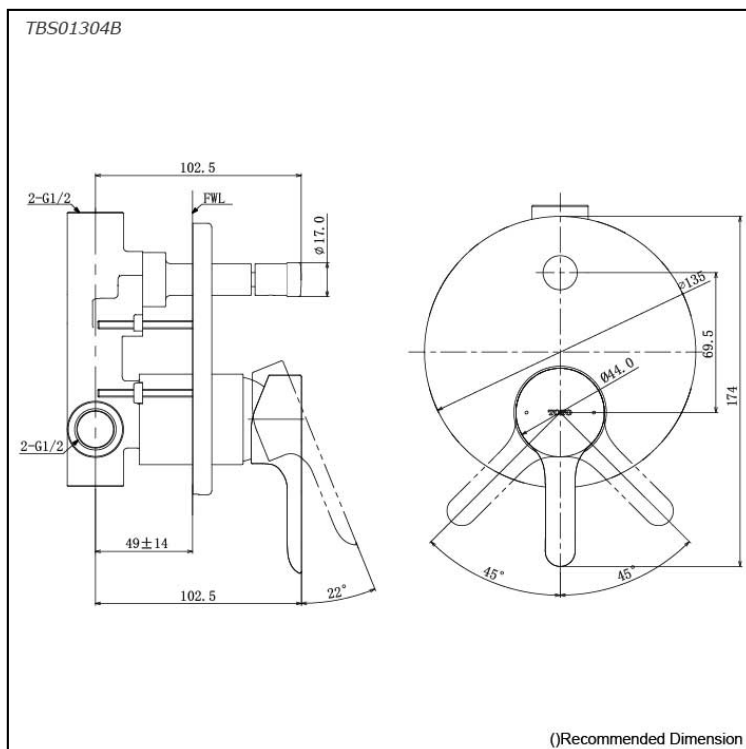

*LB Series
Single Lever Shower Mixer with Diverter
(w/ valve)*

Features

- Embrace the elegance of minimalist design, where geometric shapes intertwine with organic curves, creating a harmonious fusion that captivates the eye.
- High corrosion resistance plating.
- TOTO original cartridge for smooth control

Specifications

Finish: Chrome

Material: Brass

Parts description

- **TBS01304B**
Single Lever Shower Mixer with Diverter (w/ valve)

Flow Rate

TBS01304B