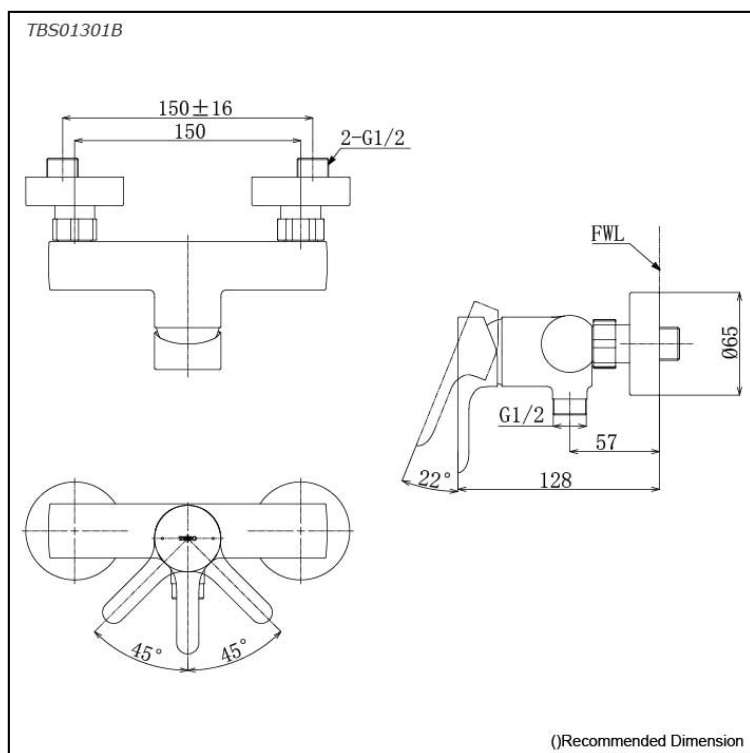

### Parts description

- **TBS01301B**  
Exposed Single Lever Shower Mixer

## Flow Rate

TBS01301B