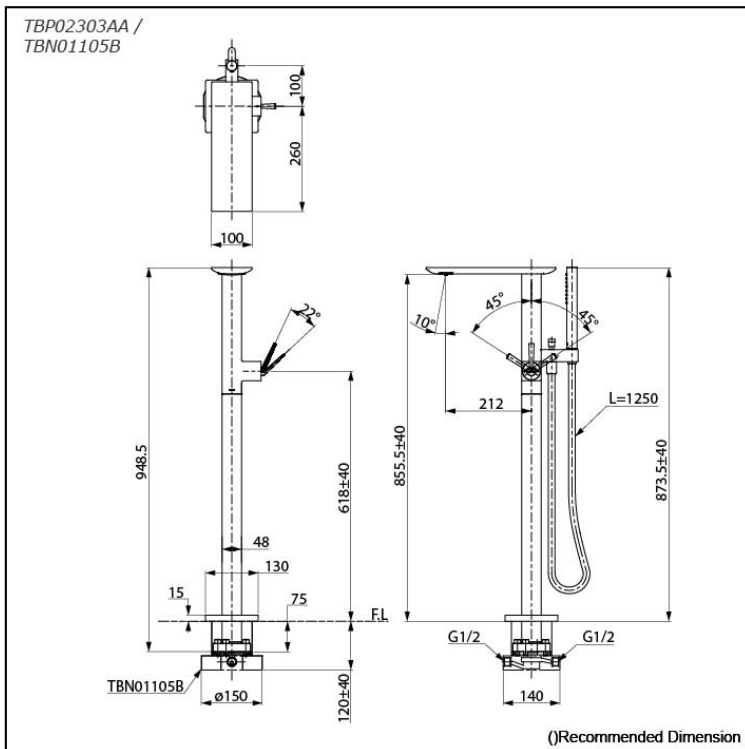

ZL Series
Floor-Standing Bath & Shower Set

Features

- Ultra-thin edges and a luminous, mirror surface create a delicate contrast, showcasing advanced design. Engineered to complement sharp-edged basins, these faucets bring a modern, sophisticated edge to your bathroom.
- Elevate your shower with COMFORT WAVE technology: enjoy larger droplets in a hand shower design, blending stimulation, relaxation, and water-saving benefits.
- Long-lasting Comfort: COMFORT GLIDE for Smooth Operation with TOTO's Original Cartridge.

Specifications

Material: Brass (Faucet)
Brass (Hand Shower)

Water Pressure: 0.05MPa~1.0MPa

Parts description

- **TBP02303AA**
Floor-Standing Bath & Shower Set
- **TBN01105B**
Floor Standing Bathtub Filler Base