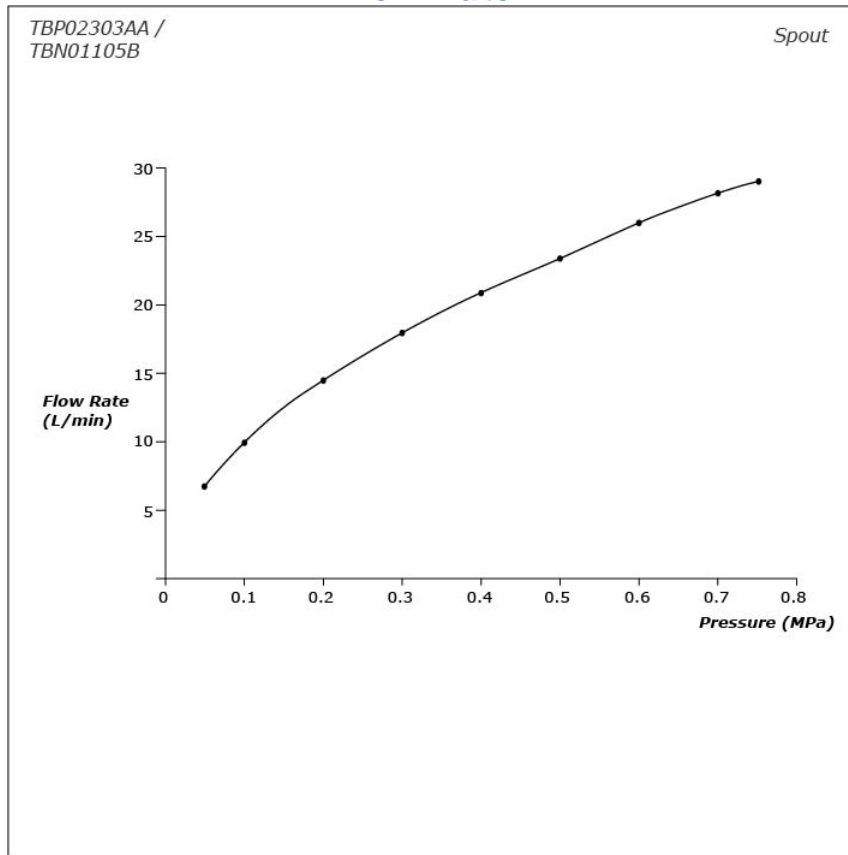

ZL Series
Floor-Standing Bath & Shower Set

Features

- Ultra-thin edges and a luminous, mirror surface create a delicate contrast, showcasing advanced design. Engineered to complement sharp-edged basins, these faucets bring a modern, sophisticated edge to your bathroom.
- Elevate your shower with COMFORT WAVE technology: enjoy larger droplets in a hand shower design, blending stimulation, relaxation, and water-saving benefits.
- Long-lasting Comfort: COMFORT GLIDE for Smooth Operation with TOTO's Original Cartridge.

Specifications

Material: Brass (Faucet)
Brass (Hand Shower)

Water Pressure: 0.05MPa~1.0MPa

Parts description

- **TBP02303AA**
Floor-Standing Bath & Shower Set
- **TBN01105B**
Floor Standing Bathtub Filler Base

Flow Rate

Flow Rate