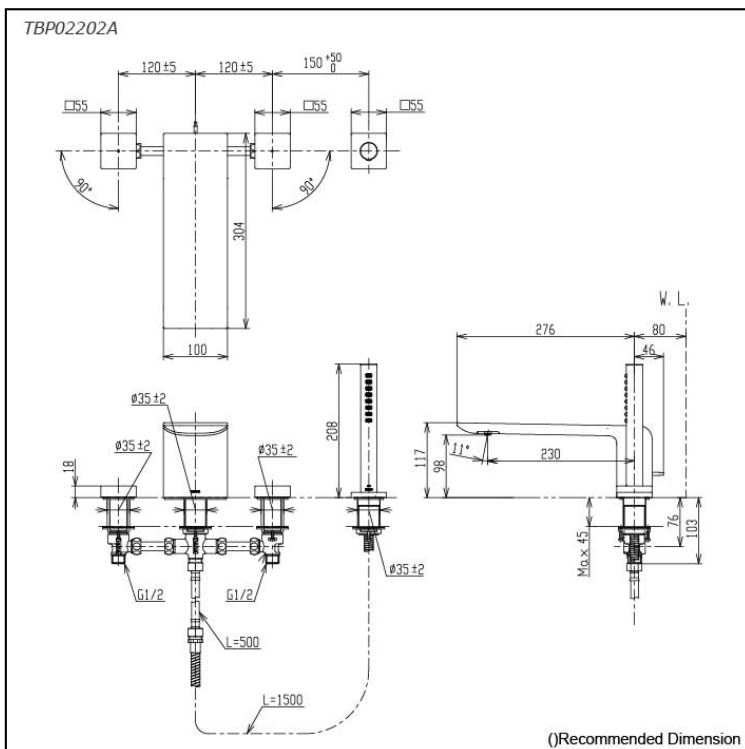

### Specifications

Material: Brass (Faucet)  
Brass (Hand Shower)

Water Pressure: 0.05MPa~0.5MPa

### Parts description

- **TBP02202A**  
Bath & Shower Set (4-Holes)