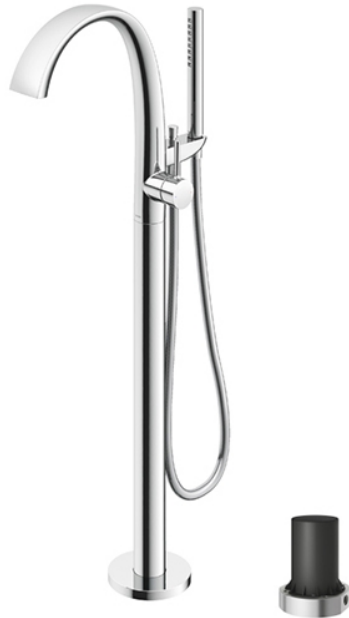

ZN Series  
Floor-Standing Bath & Shower Set

### Features

- Experience an innovative dual-sensor bathroom fixture with wave-like curves, offering splash-free water flow and hands-free operation for effortless temperature control. Enhance your bathroom with its striking aesthetic.
- Elevate your shower with COMFORT WAVE technology: enjoy larger droplets in a hand shower design, blending stimulation, relaxation, and water-saving benefits.

### Specifications

Material: Brass (Faucet)  
Brass (Hand Shower)

Water Pressure: 0.05MPa~1.0MPa

### Parts description

- **TBP01301AA**  
Floor-Standing Bath & Shower Set
- **TBN01105B**  
Floor Standing Bathtub Filler Base