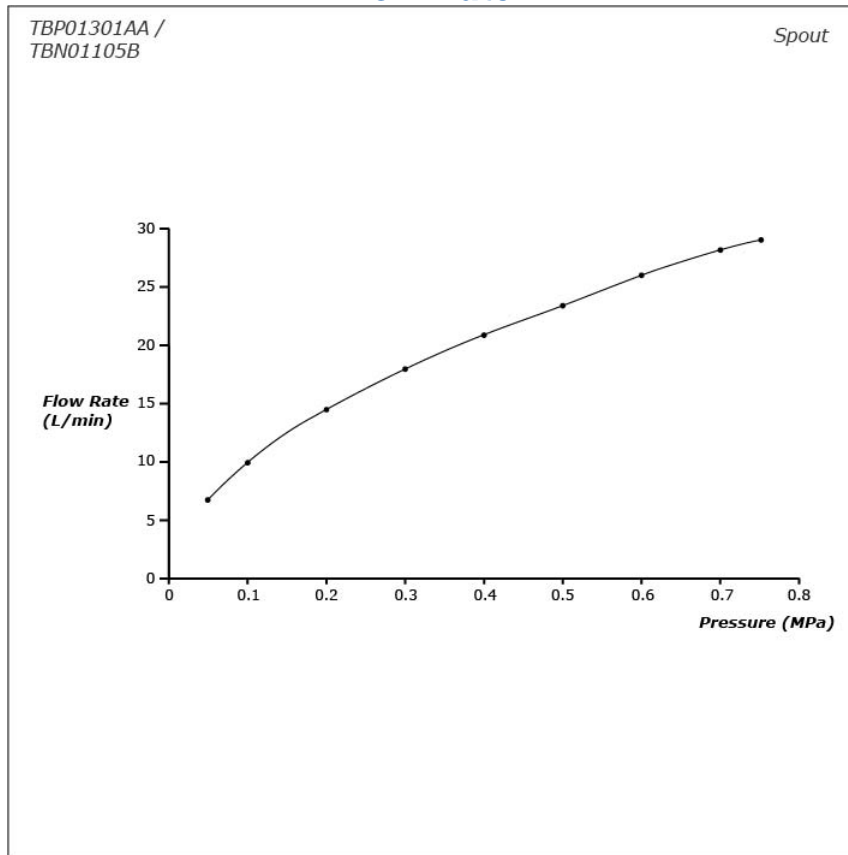

### Specifications

Material: Brass (Faucet)  
Brass (Hand Shower)

Water Pressure: 0.05MPa~1.0MPa

### Parts description

- **TBP01301AA**  
Floor-Standing Bath & Shower Set
- **TBN01105B**  
Floor Standing Bathtub Filler Base

### Flow Rate