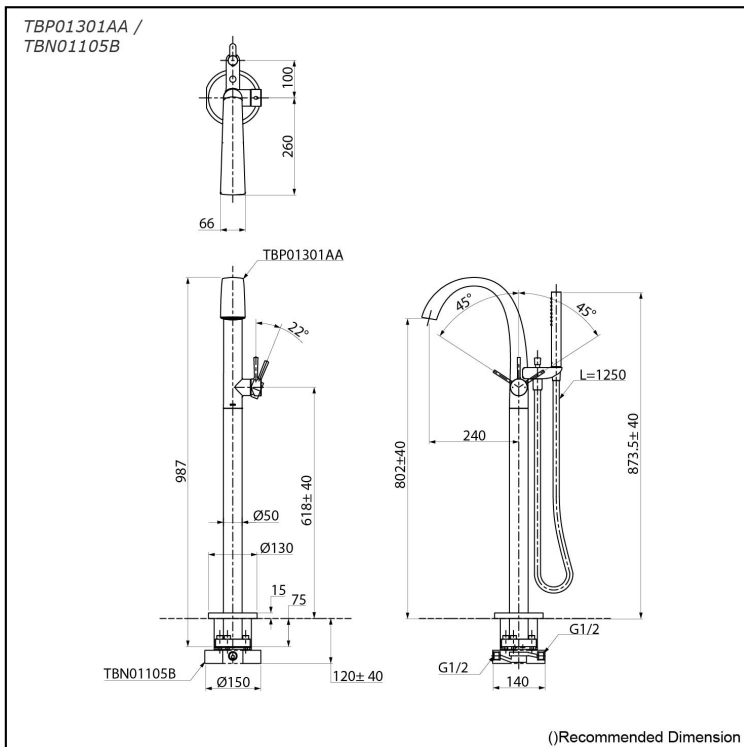

Colors

TBP01301AA #BN (Brushed Nickel)
TBP01301AA #PC (Polished Chrome)