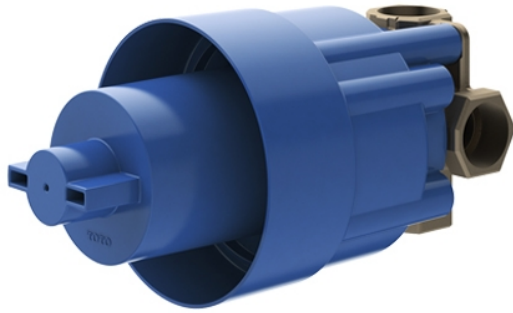

G Selection
3 Way Diverter
w/o Stop Valve

Features

- Explore a stunning design that merges modern style with advanced technology and durable quality. Effortless installation enhances your space, bringing lasting beauty and comfort to everyday life.

Specifications

Valve: Bronze

Parts description

- **TBN01103B**
3 Way Diverter (w/o Stop Valve)