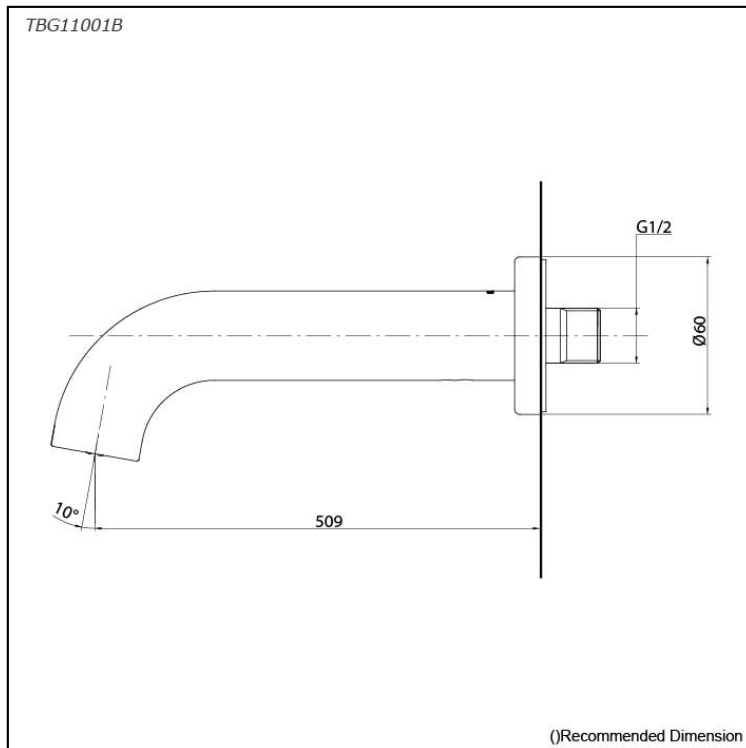

GF Series
Bath Spout

Features

- Versatile elegance, crafted with precision. Modern classic collection balances minimalist design with fine, rounded details, creating unique personality. Long handle emphasizes slimness and stability, making it seamless to any aesthetic.

Specifications

Material: Brass

Water Pressure: 0.05MPa~1.0MPa

Parts description

- **TBG11001B**
Bath Spout

Flow Rate

TBG11001B