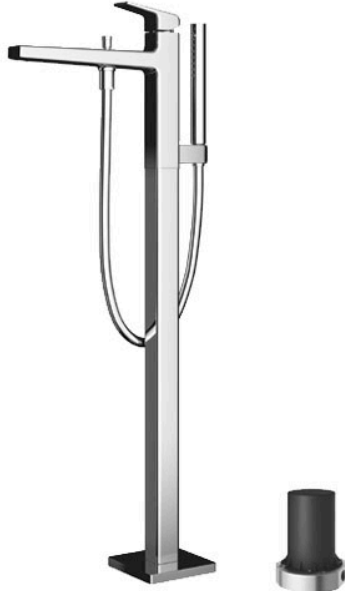

GB Series
Floor Standing Bath & Shower Set

Features

- Bring tranquility to your bathroom with this modern collection. Its slim, square design and beveled edges add sophistication. Gentle edge lines, reminiscent of handcraft, bring personal warmth, making your space feel uniquely peaceful.
- Elevate your shower with COMFORT WAVE technology: enjoy larger droplets in a hand shower design, blending stimulation, relaxation, and water-saving benefits.
- Long-lasting Comfort: COMFORT GLIDE for Smooth Operation with TOTO's Original Cartridge.

Specifications

Material: Brass

Water Pressure: 0.05MPa~1.0MPa

Parts description

- **TBG10306AA**
Floor-standing Bath & Shower Set
- **TBN01105B**
Floor-standing Bath Filler Base

Flow Rate