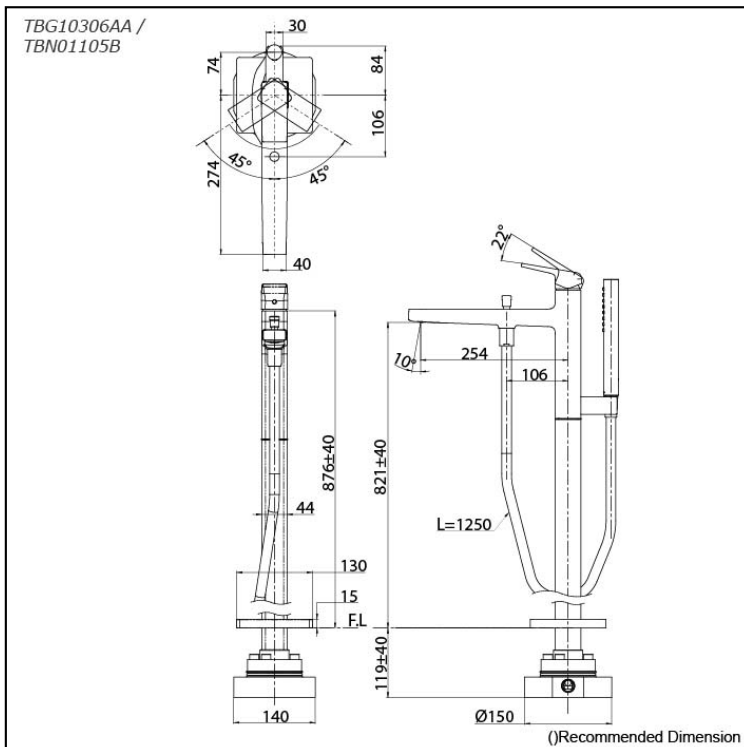

GB Series
Floor Standing Bath & Shower Set

Features

- Bring tranquility to your bathroom with this modern collection. Its slim, square design and beveled edges add sophistication. Gentle edge lines, reminiscent of handcraft, bring personal warmth, making your space feel uniquely peaceful.
- Elevate your shower with COMFORT WAVE technology: enjoy larger droplets in a hand shower design, blending stimulation, relaxation, and water-saving benefits.
- Long-lasting Comfort: COMFORT GLIDE for Smooth Operation with TOTO's Original Cartridge.

Specifications

Material: Brass

Water Pressure: 0.05MPa~1.0MPa

Parts description

- **TBG10306AA**
Floor-standing Bath & Shower Set
- **TBN01105B**
Floor-standing Bath Filler Base

Flow Rate