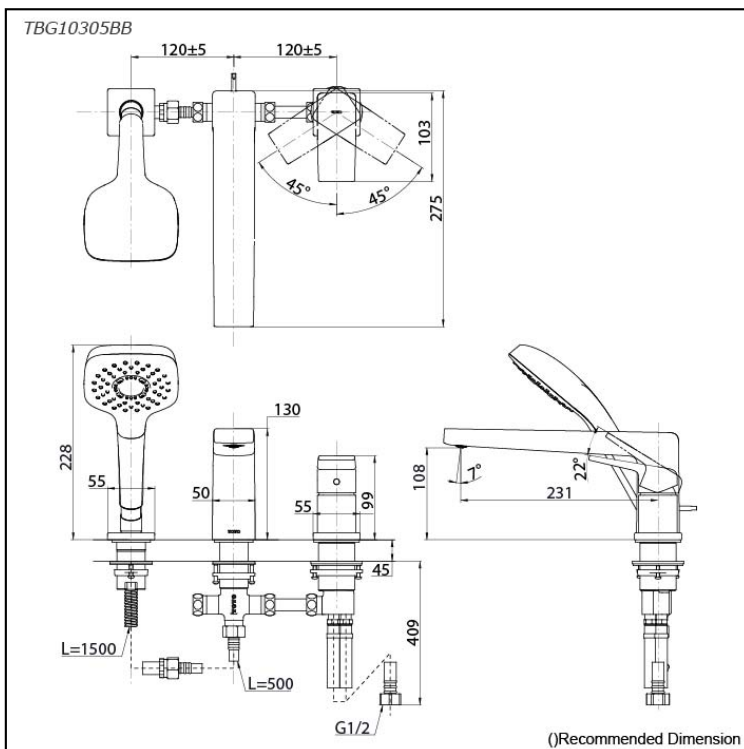

### Specifications

Material: Brass

Water Pressure: 0.05MPa~1.0MPa

### Parts description

- **TBG10305BB**  
Bath & Shower Set  
(3-Holes)