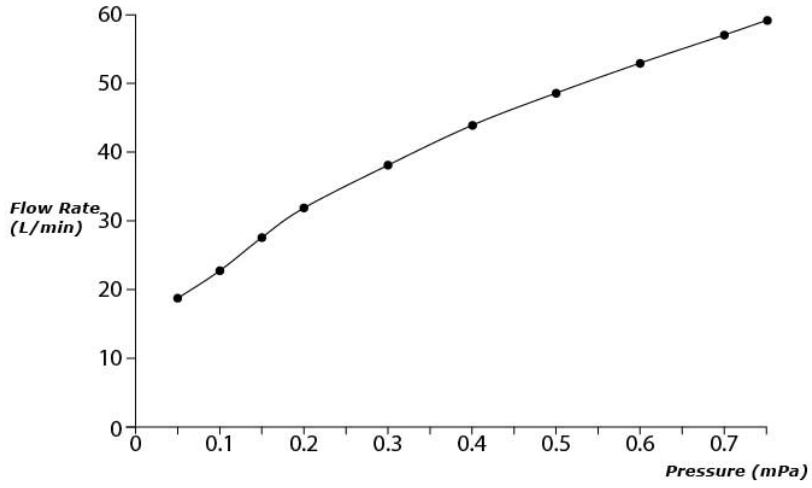

### Flow Rate

TBG10202B

SPOUT

### Flow Rate

TBG10202A

SHOWER