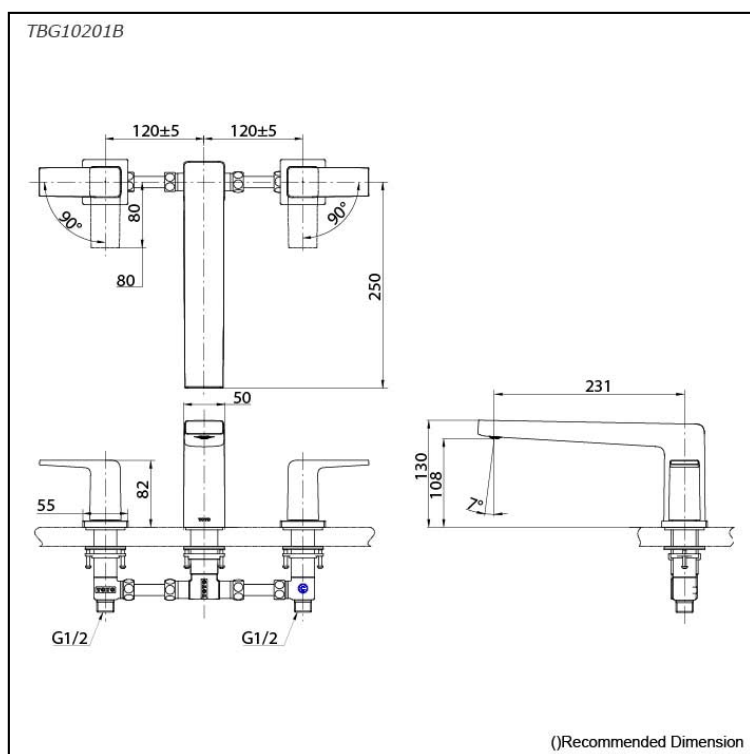

GB SERIES
Bath Filler without Shower
 (3-Holes)

Features

- Bring tranquility to your bathroom with this modern collection. Its slim, square design and beveled edges add sophistication. Gentle edge lines, reminiscent of handcraft, bring personal warmth, making your space feel uniquely peaceful.

Specifications

Material: Brass
 Water Pressure: 0.05MPa~1.0MPa

Parts description

- **TBG10201B**
 Bath Filler without Shower
 (3-Holes)

Flow Rate

TBG10201B