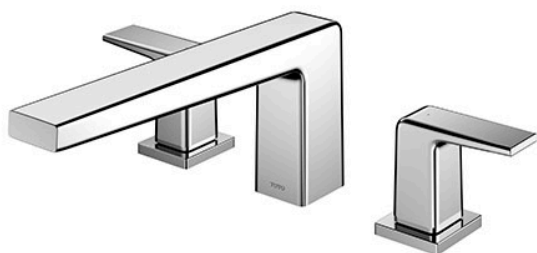

GB SERIES
Bath Filler without Shower
 (3-Holes)

Features

- Bring tranquility to your bathroom with this modern collection. Its slim, square design and beveled edges add sophistication. Gentle edge lines, reminiscent of handcraft, bring personal warmth, making your space feel uniquely peaceful.

Specifications

Material: Brass
 Water Pressure: 0.05MPa~1.0MPa

Parts description

- **TBG10201B**
 Bath Filler without Shower
 (3-Holes)

Flow Rate

TBG10201B