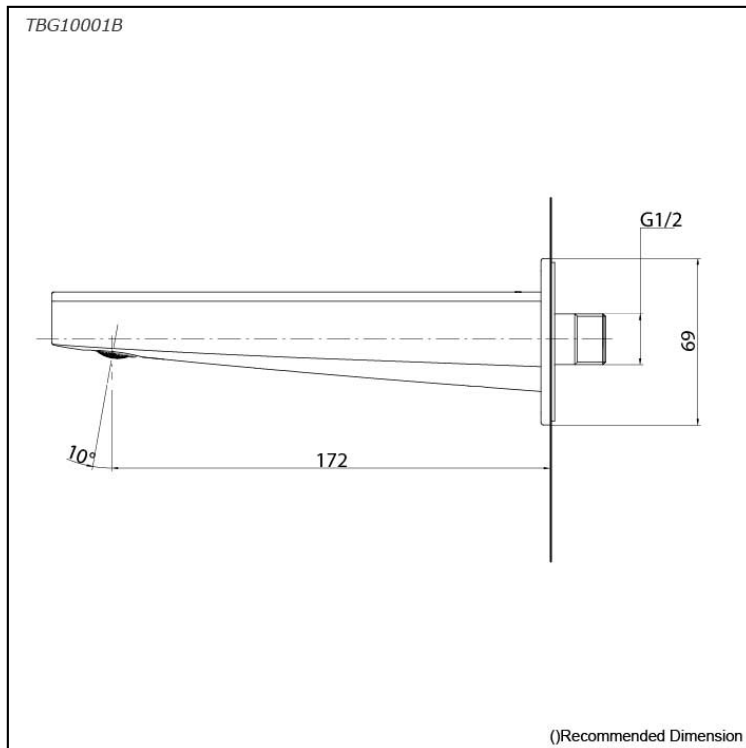

GB Series
Bath Spout

Features

- Bring tranquility to your bathroom with this modern collection. Its slim, square design and beveled edges add sophistication. Gentle edge lines, reminiscent of handcraft, bring personal warmth, making your space feel uniquely peaceful.

Specifications

Material: Brass

Water Pressure: 0.05MPa~1.0MPa

Parts description

- **TBG10001B**
Bath Spout

Flow Rate

TBG10001B