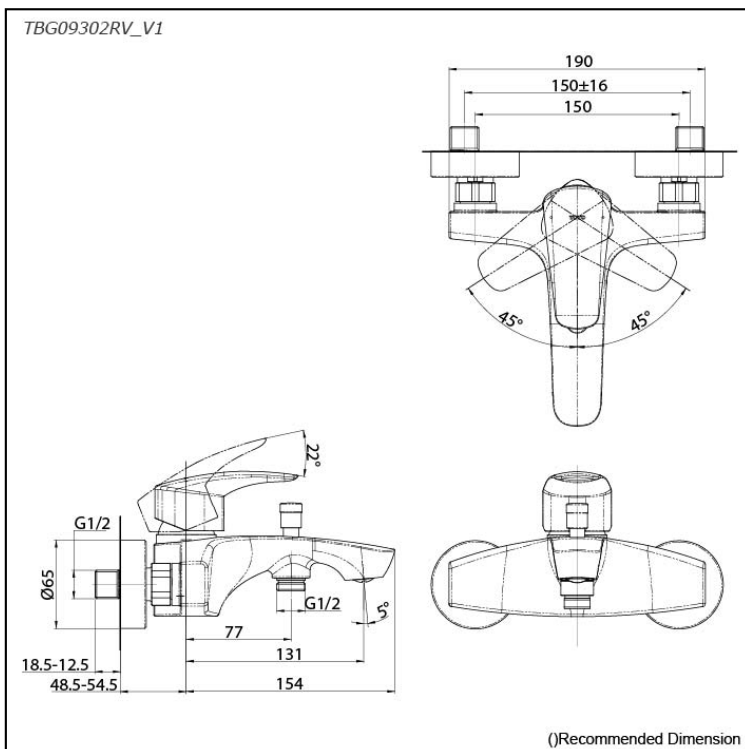

GM Series
Exposed Single Lever Bath &
Shower Mixer

Features

- Elevate your space with sacred elegance, transforming its ambiance. Inspired by the Torii Gate, this faucet's arched spout and columnar body represent a transition. Its versatile design, with highlighted edges, brings stately volume and a tranquil feel.
- Long-lasting Comfort: COMFORT GLIDE for Smooth Operation with TOTO's Original Cartridge.

Specifications

Material: Brass
Water Pressure: 0.05MPa~1.0MPa

Parts description

- **TBG09302RV_V1**
Exposed Single Lever Bath & Shower Mixer

Flow Rate