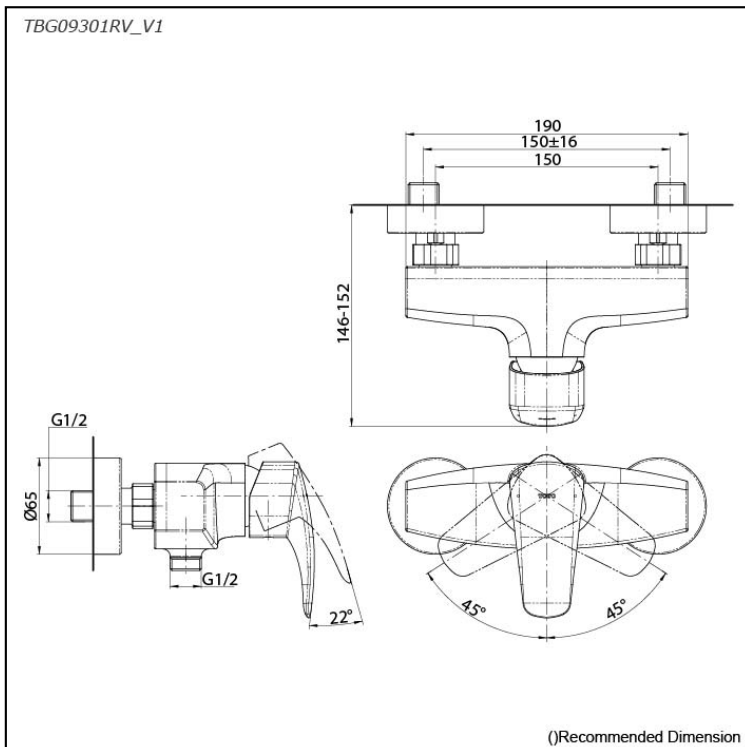

GM Series
Exposed Single Lever Shower Mixer

Features

- Elevate your space with sacred elegance, transforming its ambiance. Inspired by the Torii Gate, this faucet's arched spout and columnar body represent a transition. Its versatile design, with highlighted edges, brings stately volume and a tranquil feel.
- Long-lasting Comfort: COMFORT GLIDE for Smooth Operation with TOTO's Original Cartridge.

Specifications

Material: Brass
Water Pressure: 0.05MPa~1.0MPa

Parts description

- **TBG09301RV_V1**
Exposed Single Lever Shower Mixer

Flow Rate