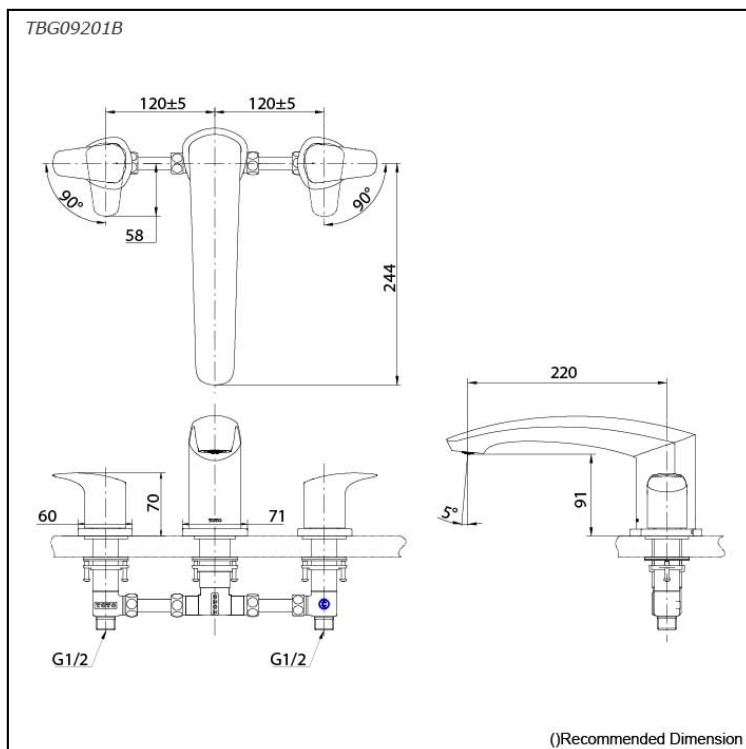

GM SERIES
Bath Filler without Shower
 (3-Holes)

Features

- Elevate your space with sacred elegance, transforming its ambiance. Inspired by the Torii Gate, this faucet's arched spout and columnar body represent a transition. Its versatile design, with highlighted edges, brings stately volume and a tranquil feel.

Specifications

Material: Brass
 Water Pressure: 0.05MPa~1.0MPa

Parts description

- TBG09201B**
 Bath Filler without Shower
 (3-Holes)

Flow Rate

TBG09201B