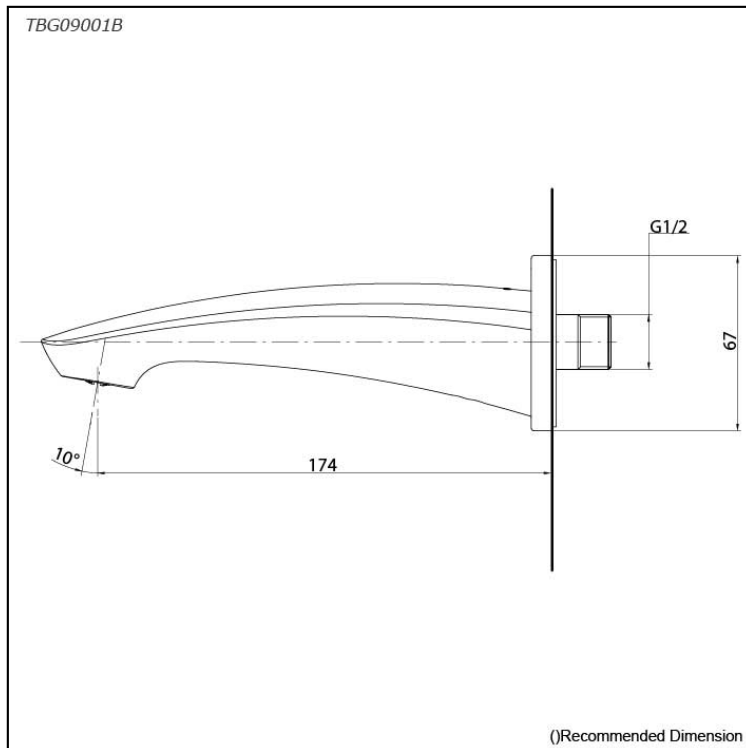

GM Series
Bath Spout

Features

- Elevate your space with sacred elegance, transforming its ambiance. Inspired by the Torii Gate, this faucet's arched spout and columnar body represent a transition. Its versatile design, with highlighted edges, brings stately volume and a tranquil feel.

Specifications

Material: Brass

Water Pressure: 0.05MPa~1.0MPa

Parts description

- TBG09001B**
Bath Spout

Flow Rate

TBG09001B