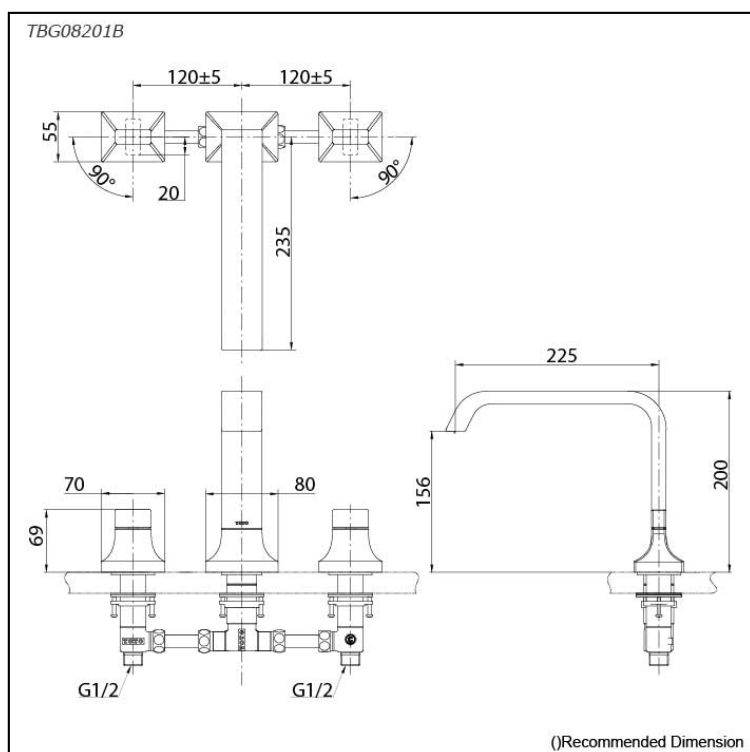

GC Series
Bath Filler without Shower
(3-Holes)

Features

- Discover enduring beauty in crafted modern classic faucets. Inspired by architecture and the Bonsho bell's curves, designs blend stability with modern flair. Formal elements evoke timelessness.

Specifications

Material: Brass

Water Pressure: 0.05MPa~1.0MPa

Parts description

- **TBG08201B**
Bath Filler without Shower
(3-Holes)

Flow Rate

TBG08201B