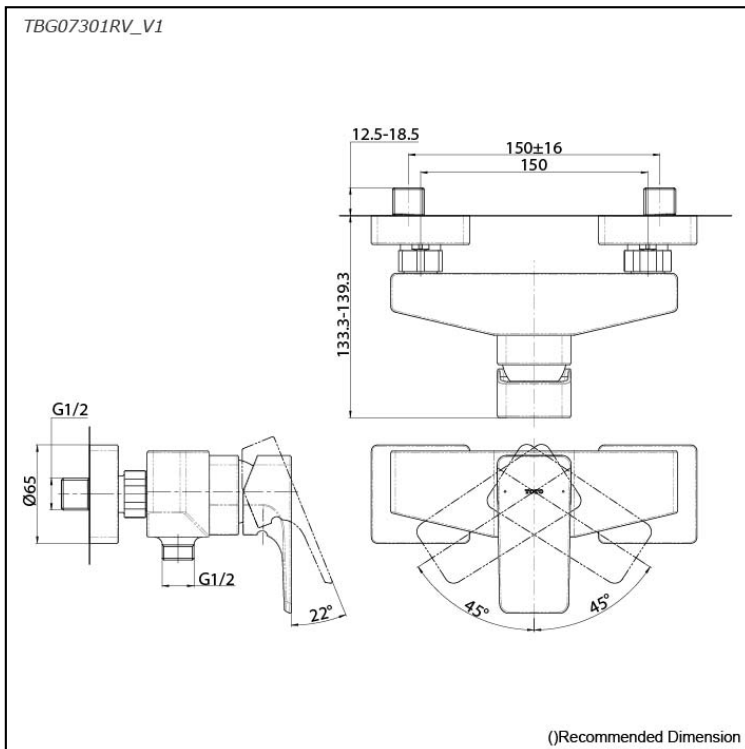

GE Series
Exposed Single Lever Shower Mixer

Features

- GE's series redefines modern design. A V-shaped edge generates captivating multi-sided reflections, complemented by sleek, refined edges. The five-sided mirror reflection adds a contemporary touch, offering a unique visual experience.
- Long-lasting Comfort: COMFORT GLIDE for Smooth Operation with TOTO's Original Cartridge.

Specifications

Material: Brass
Water Pressure: 0.05MPa~1.0MPa

Parts description

- **TBG07301RV_V1**
Exposed Single Lever Shower Mixer

Flow Rate