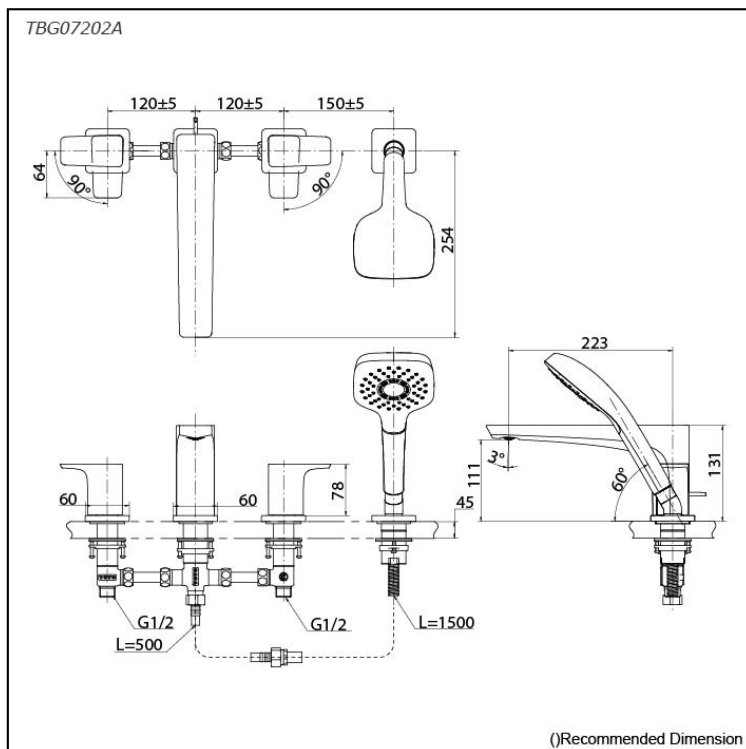

### Features

- GE's series redefines modern design. A V-shaped edge generates captivating multi-sided reflections, complemented by sleek, refined edges. The five-sided mirror reflection adds a contemporary touch, offering a unique visual experience.
- Elevate your shower with COMFORT WAVE technology: enjoy larger droplets in a hand shower design, blending stimulation, relaxation, and water-saving benefits.

### Specifications

Material: Brass

Water Pressure: 0.05MPa~1.0MPa

### Parts description

- **TBG07202A**  
Bath & Shower Set  
(4-Holes)

### Flow Rate

TBG07202B

SPOUT