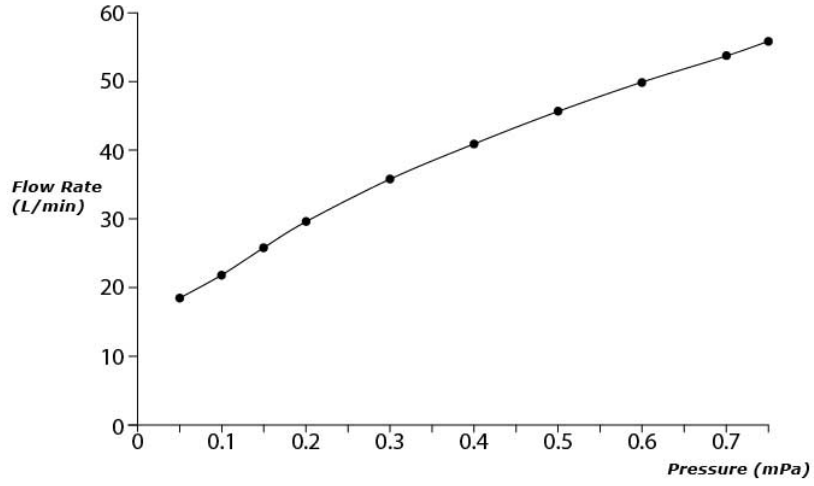

### Specifications

Material: Brass

Water Pressure: 0.05MPa~1.0MPa

### Flow Rate

TBG07202B

SPOUT