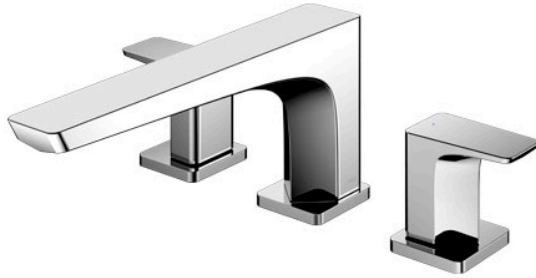

GE SERIES
Bath Filler without Shower
 (3-Holes)

Features

- GE's series redefines modern design. A V-shaped edge generates captivating multi-sided reflections, complemented by sleek, refined edges. The five-sided mirror reflection adds a contemporary touch, offering a unique visual experience.

Specifications

Material: Brass

Water Pressure: 0.05MPa~1.0MPa

Parts description

- **TBG07201B**
 Bath Filler without Shower
 (3-Holes)

Flow Rate

TBG07201B