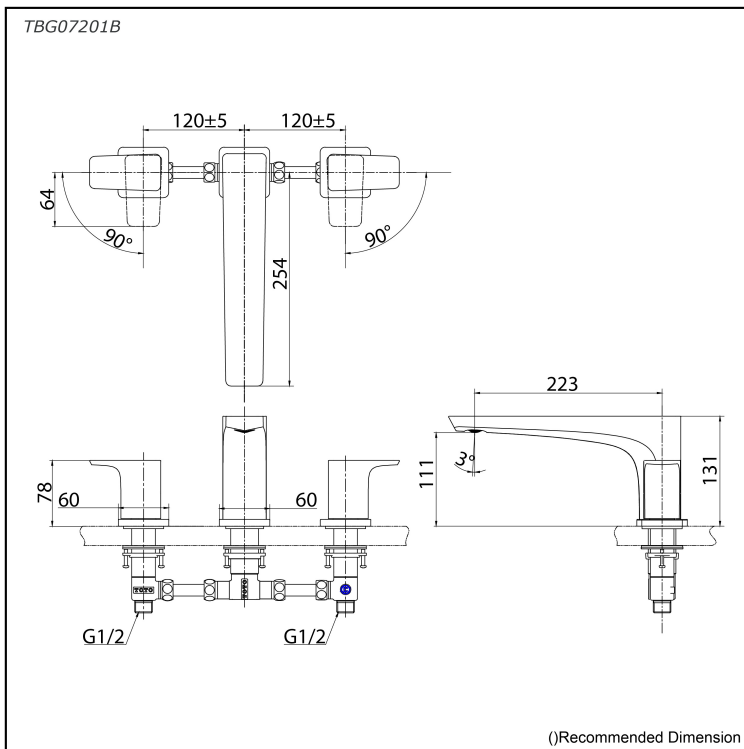

GE SERIES
Bath Filler without Shower
 (3-Holes)

Features

- GE's series redefines modern design. A V-shaped edge generates captivating multi-sided reflections, complemented by sleek, refined edges. The five-sided mirror reflection adds a contemporary touch, offering a unique visual experience.

Specifications

Material: Brass

Water Pressure: 0.05MPa~1.0MPa

Parts description

- **TBG07201B**
 Bath Filler without Shower
 (3-Holes)

Flow Rate

TBG07201B