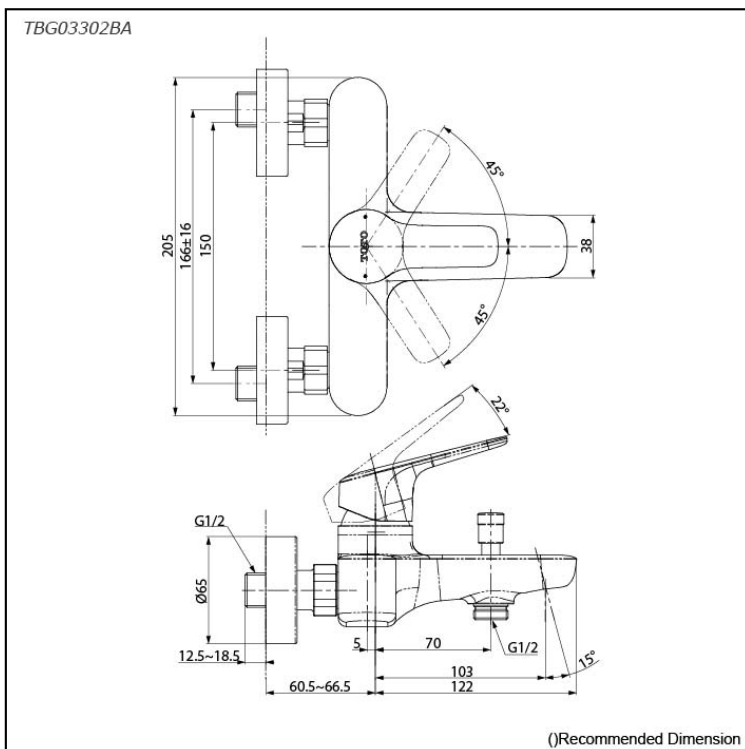

GS Series
Exposed Single Lever Bath &
Shower Mixer

Features

- Simple sophistication for everyday living. Soft curves and classic shapes define this design, offering a gentle aesthetic and smart proportions. Back-to-basics inspiration brings a refreshed feel to your daily life.
- Long-lasting Comfort: COMFORT GLIDE for Smooth Operation with TOTO's Original Cartridge.

Specifications

Material: Brass
Water Pressure: 0.05MPa~1.0MPa

Parts description

- **TBG03302BA**
Exposed Single Lever Bath & Shower Mixer

Flow Rate