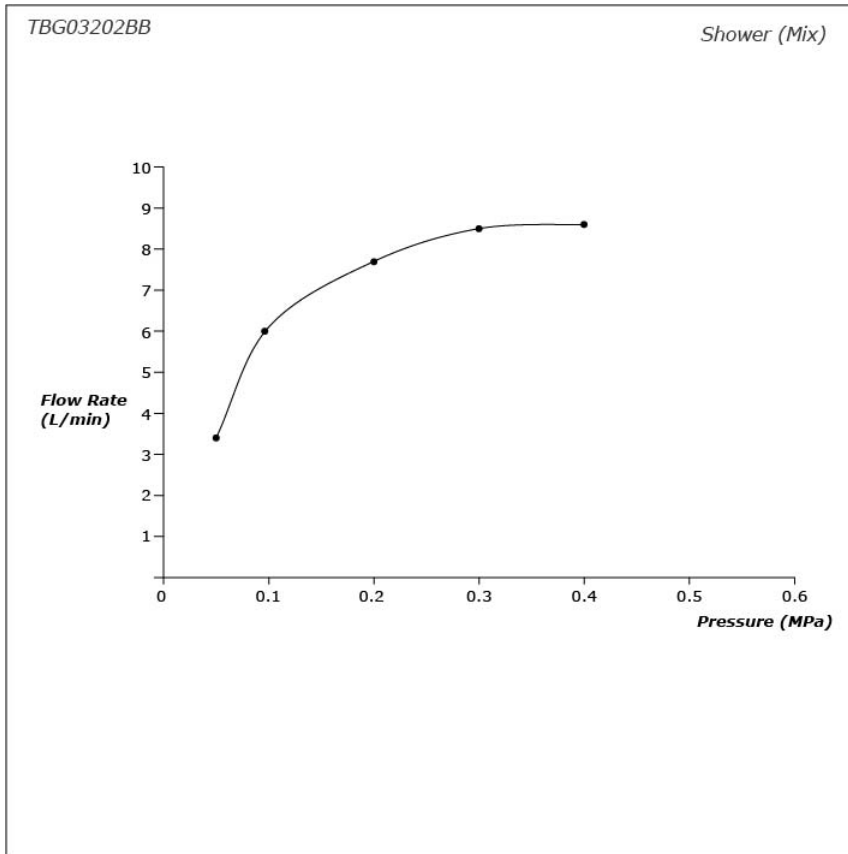

GS Series Bath & Shower Set (4-Holes)

Features

- Simple sophistication for everyday living. Soft curves and classic shapes define this design, offering a gentle aesthetic and smart proportions. Back-to-basics inspiration brings a refreshed feel to your daily life.
- Elevate your shower with COMFORT WAVE technology: enjoy larger droplets in a hand shower design, blending stimulation, relaxation, and water-saving benefits.

Specifications

Material: Brass (Faucet)
Plastic (Hand Shower)

Water Pressure: 0.1MPa~1.0MPa

Parts description

- **TBG03202BB**
Bath & Shower Set (4-Holes)

Flow Rate

Flow Rate