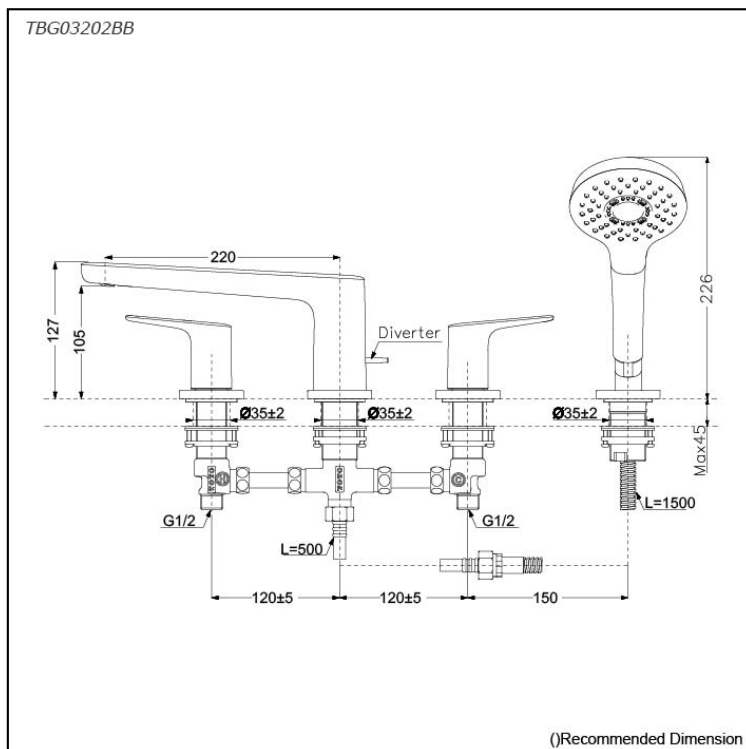

GS Series Bath & Shower Set (4-Holes)

Features

- Simple sophistication for everyday living. Soft curves and classic shapes define this design, offering a gentle aesthetic and smart proportions. Back-to-basics inspiration brings a refreshed feel to your daily life.
- Elevate your shower with COMFORT WAVE technology: enjoy larger droplets in a hand shower design, blending stimulation, relaxation, and water-saving benefits.

Specifications

Material: Brass (Faucet)
Plastic (Hand Shower)

Water Pressure: 0.1MPa~1.0MPa

Parts description

- **TBG03202BB**
Bath & Shower Set (4-Holes)

Flow Rate

Flow Rate